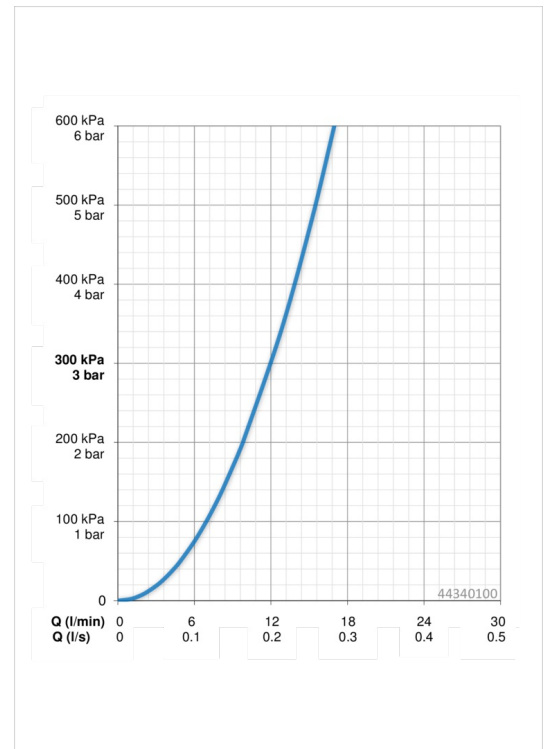

Flow properties

Flow-rate at 3 bar **12.0 l/min**

Technical properties

Hot water supply **max. +65°C**
 Working pressure **0.5-5 bar**
 Connection size **G1/2**
 Material **Composite**

Regulations

EN standard **EN 1112**