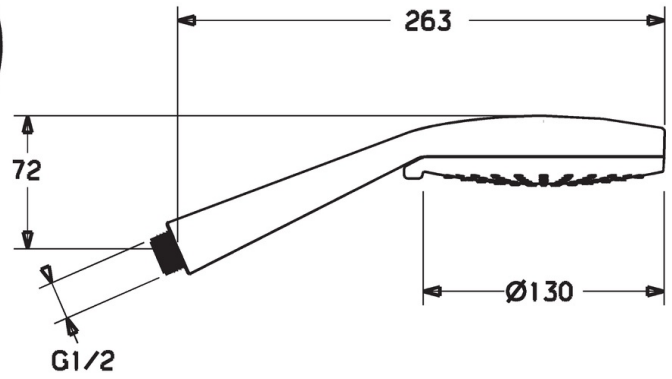

Flow properties

Flow-rate at 3 bar **12.0 l/min**

Technical properties

Hot water supply **max. +65°C**
 Working pressure **0.5-5 bar**
 Connection size **G1/2**
 Material **Composite**

Regulations

EN standard **EN 1112**