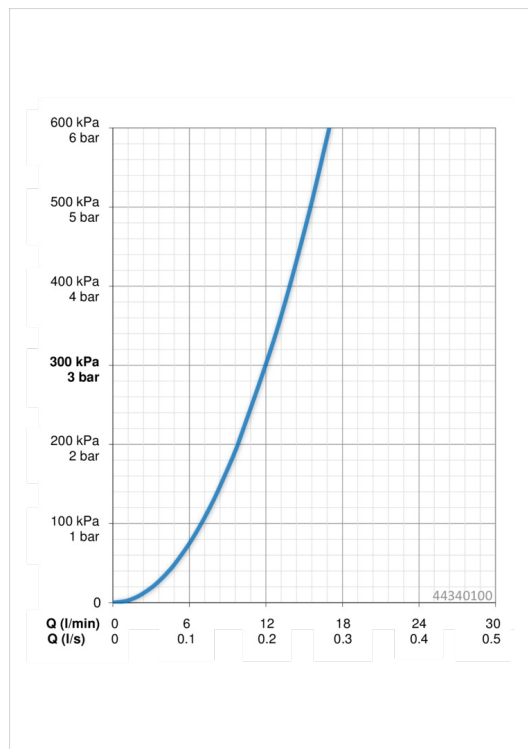

Regulations

EN standard **EN 1112**