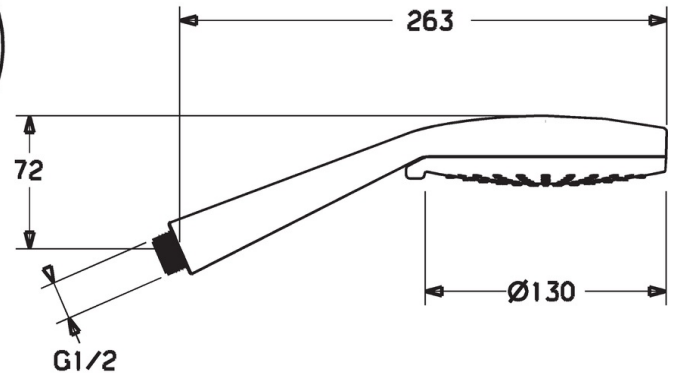

Spare parts

SP44310100

Name	Code
N.I. Filtr	59906859

CONTENT NOT AVAILABLE