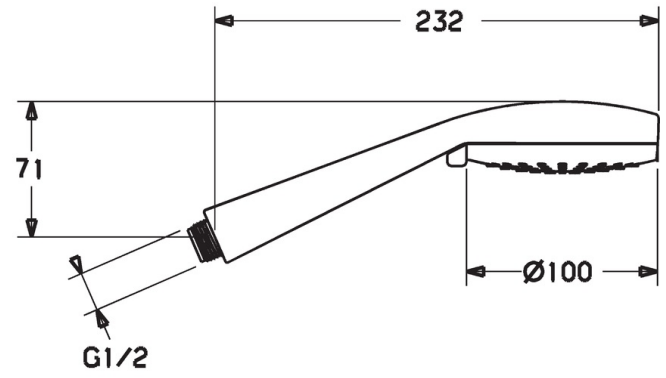

Flow properties

Flow-rate at 3 bar **12.0 l/min**

Technical properties

Hot water supply **max. +65°C**
 Working pressure **0.5-5 bar**
 Connection size **G1/2**
 Material **Composite**

Regulations

EN standard **EN 1112**