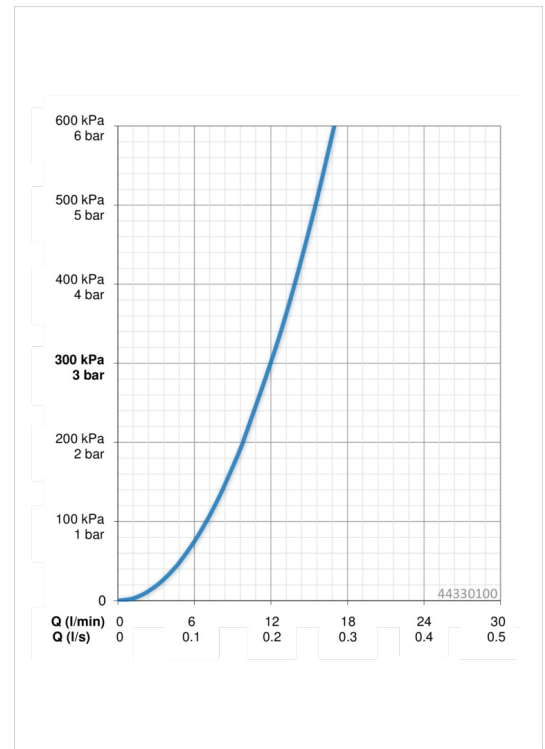

Flow properties

Flow-rate at 3 bar **12.0 l/min**

Technical properties

Hot water supply **max. +65°C**
 Working pressure **0.5-5 bar**
 Connection size **G1/2**
 Material **Composite**

Regulations

EN standard **EN 1112**