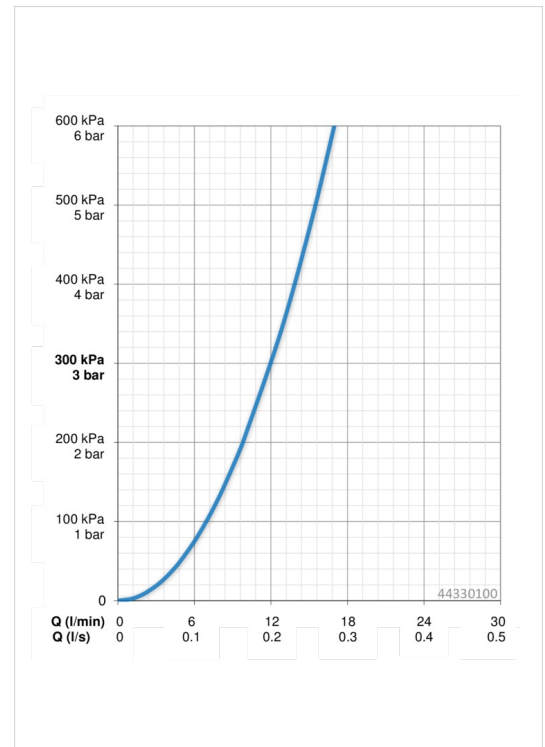

Regulations

EN standard **EN 1112**