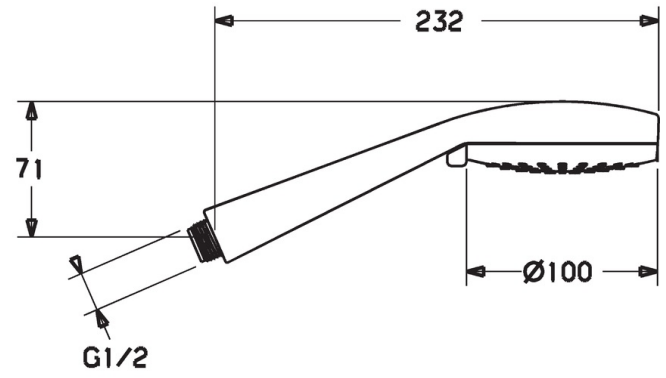

Spare parts

SP44310100

Name	Code
N.I. Filtr	59906859

CONTENT NOT AVAILABLE