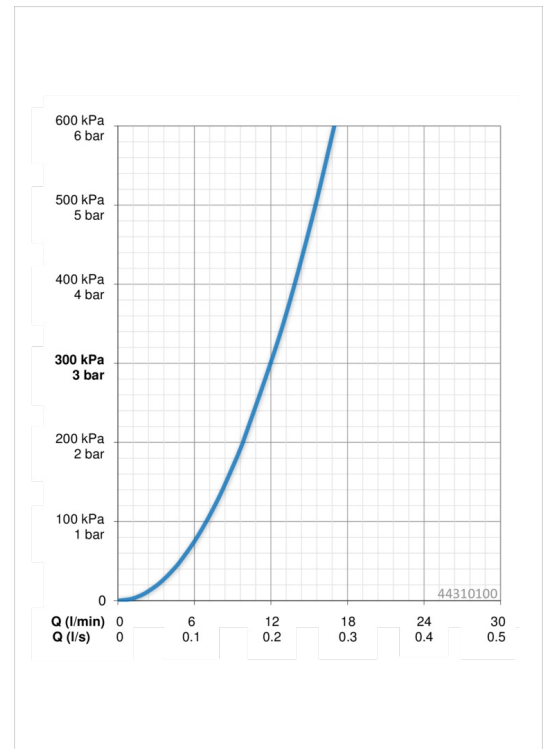

EAN: 4015474238886
static.hansa.com/44310100

- Shower
- Accessories
- Chrome
- Anti limescale technology (easy to clean)
- Laminar, without air addition
- Litter filter(s)

Technical data

Flow properties

Flow-rate at 3 bar **12.0 l/min**

Technical properties

Hot water supply **max. +65°C**
 Working pressure **0.5-5 bar**
 Connection size **G1/2**
 Material **Composite**

Regulations

EN standard **EN 1112**

Spare parts

SP44310100

Name	Code
N.I. Strainer	59906859