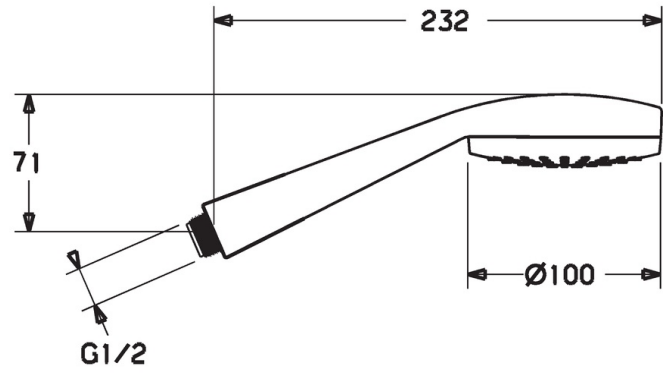

EAN: 4015474238886
static.hansa.com/44310100

- Shower
- Accessories
- Chrome
- Anti limescale technology (easy to clean)
- Laminar, without air addition
- Litter filter(s)

Technical data

Flow properties

Flow-rate at 3 bar **12.0 l/min**

Technical properties

Hot water supply **max. +65°C**
 Working pressure **0.5-5 bar**
 Connection size **G1/2**
 Material **Composite**

Regulations

EN standard **EN 1112**

Spare parts

SP44310100

Name	Code
N.I. Strainer	59906859