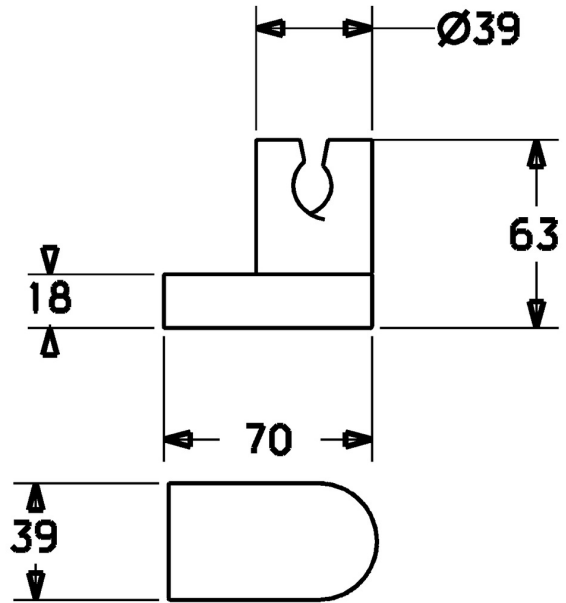

EAN: 4015474239043
static.hansa.com/44240100

- Shower solutions
- Accessories
- Wall mounted
- Chrome
- Shower holder

Technical data