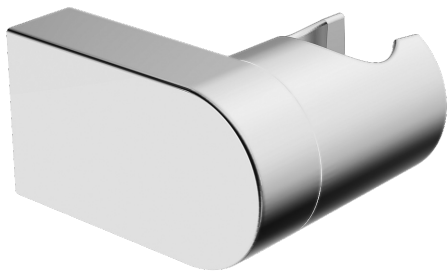

EAN: 4015474239043
static.hansa.com/44240100

- Shower solutions
- Accessories
- Wall mounted
- Chrome
- Shower holder

Technical data