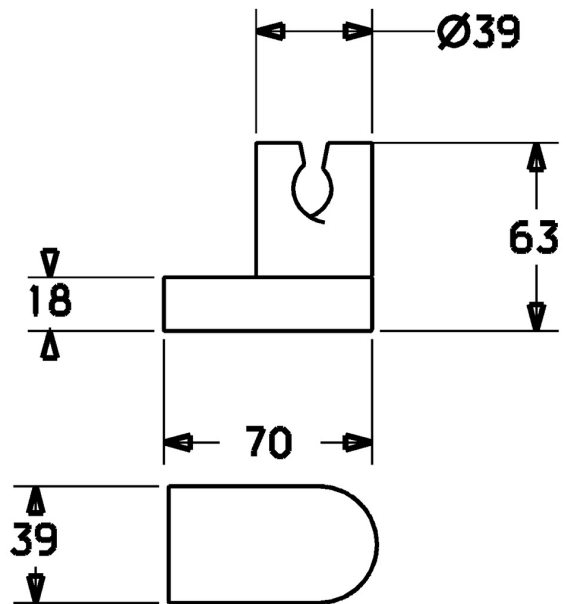

EAN: 4015474239043
static.hansa.com/44240100

- Shower solutions
- Accessories
- Wall mounted
- Chrome
- Shower holder

Technical data