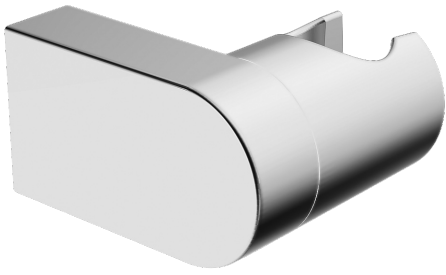

EAN: 4015474239043
static.hansa.com/44240100

- Shower solutions
- Accessories
- Wall mounted
- Chrome
- Shower holder

Technical data