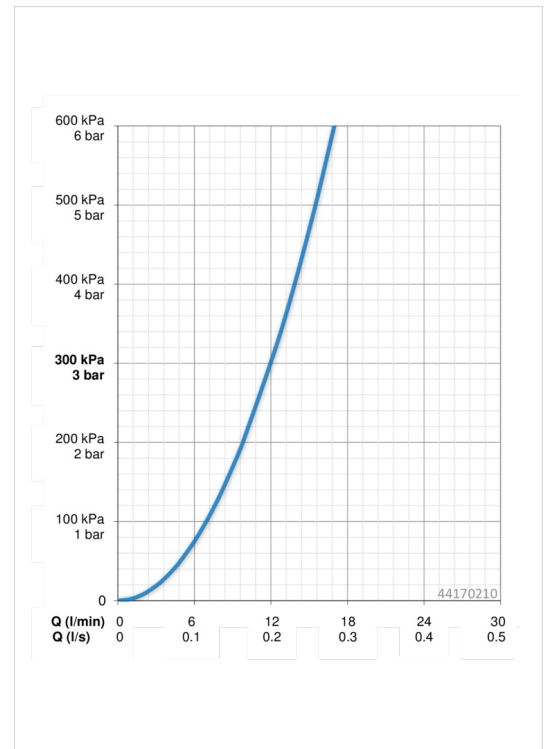

Regulations

EN standard **EN 1112**