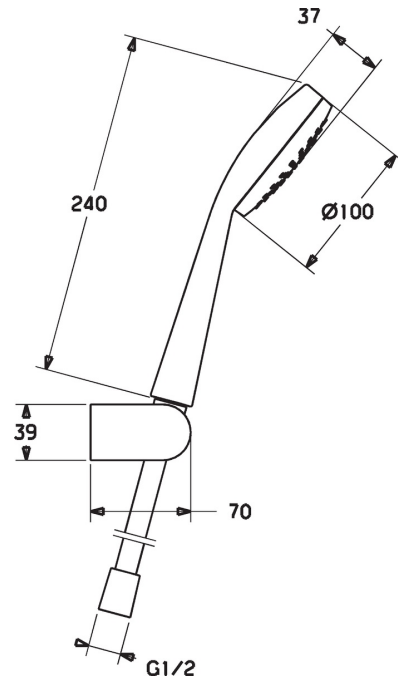

EAN: 4015474241527
static.hansa.com/44170210

- Shower
- Accessories
- Wall mounted
- Chrome
- Hand shower, Shower holder, Shower hose (1750 mm), Anti limescale technology (easy to clean)
- Laminar, without air addition
- Litter filter(s)

Technical data

Flow properties

Flow-rate at 3 bar **12.0 l/min**

Technical properties

Hot water supply **max. +65°C**
 Working pressure **0.5-5 bar**
 Connection size **G1/2**
 Material **Composite**

Regulations

EN standard **EN 1112**

Spare parts

SP44170110

	Name	Code
1	Hand shower, d 100 mm	44310100
2	Shower hose, L=1250	44120400
2	Shower hose, L=1750	44120300
3	Hand shower holder	44240100

CONTENT NOT AVAILABLE