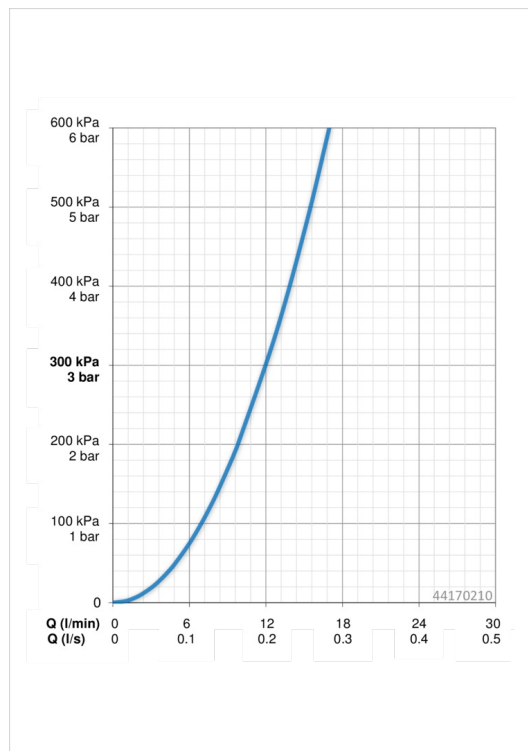

Regulations

EN standard **EN 1112**