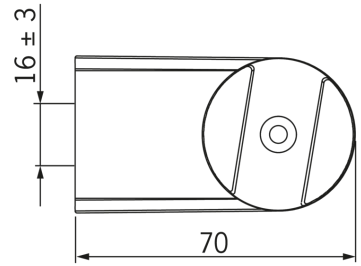

EAN: 4015474238916
static.hansa.com/44170110

- Shower
- Accessories
- Wall mounted
- Chrome
- Hand shower, Shower holder, Shower hose (1250 mm), Anti limescale technology (easy to clean)
- Laminar, without air addition
- Litter filter(s)

Technical data

Flow properties

Flow-rate at 3 bar **12.0 l/min**

Technical properties

Hot water supply **max. +65°C**
 Working pressure **0.5-5 bar**
 Connection size **G1/2**
 Material **Composite**

Regulations

EN standard **EN 1112**

Spare parts

SP44170110

	Name	Code
1	Hand shower, d 100 mm	44310100
2	Shower hose, L=1250	44120400
2	Shower hose, L=1750	44120300
3	Hand shower holder	44240100

CONTENT NOT AVAILABLE