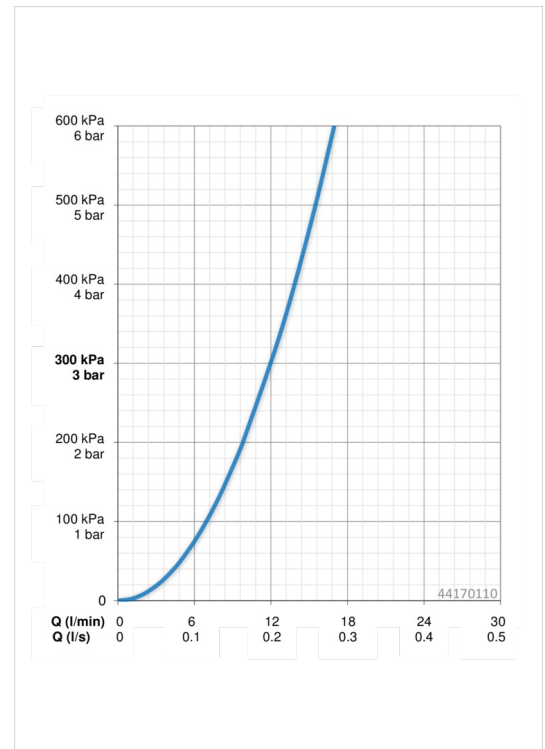

Regulations

EN standard **EN 1112**