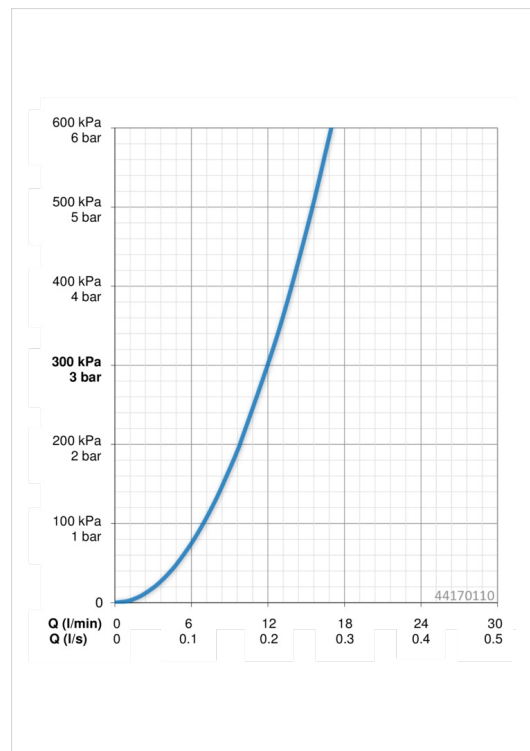

Regulations

EN standard **EN 1112**