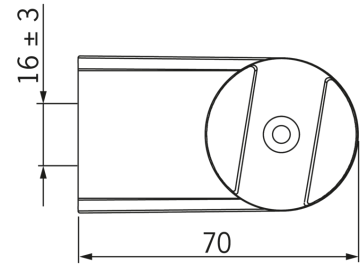

Spare parts

SP44170110

	Name	Code
1	Ruční sprcha , d 100 mm	44310100
2	Sprchová hadice, L=1250	44120400
2	Sprchová hadice, L=1750	44120300
3	Držák sprchy	44240100

CONTENT NOT AVAILABLE