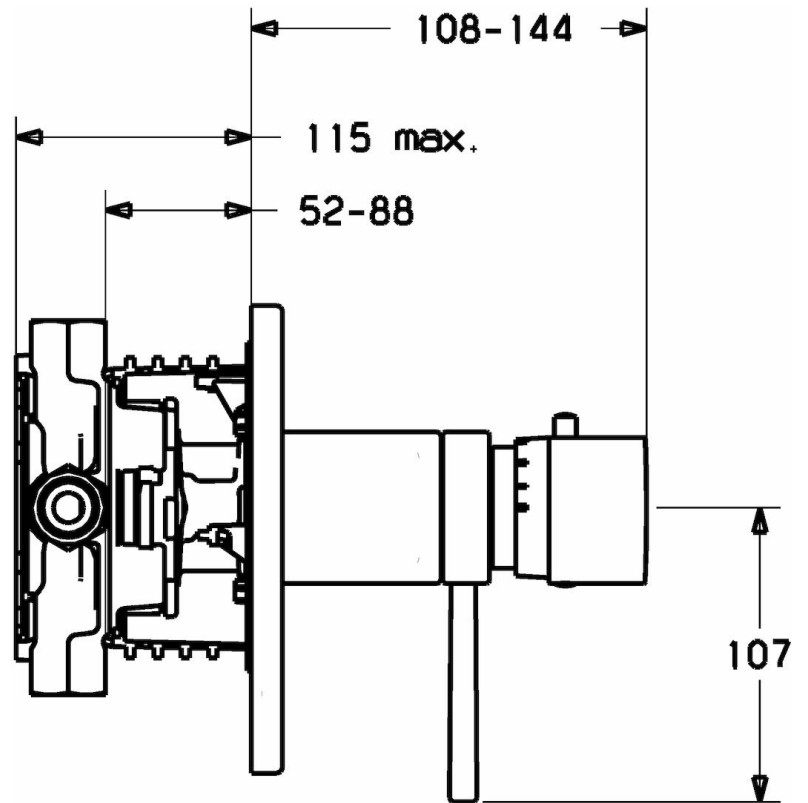

Spare parts

SP41139042

	Name	Code
1	Lever	59912941
1.1	Adapter	59912894
1.2	Temperature adjustment limiter	59912893
1.3	Lever, 80 mm	59912128
1.4	Flow control handle	59912130
1.5	Screw, M6 x 20	59911228
2	Cover flange, d 135 / d 56 mm	59912882
2	Cover flange, d 170 / d 56 mm	59912928
2	Cover flange, d 56 mm	59913078
2.1	Covering cap	59912896
2.10	Screw, M4.5x80	59912890
2.3	Screw, M5 x 25	59912881
2.5	Rubber gasket	59913045
2.7	Fixing part	59912888
2.9	Fixing plate	59913034
3	Temperature control handle	59912126
3.1	Screw, M6 x 9,5	59901609
3.2	Cover plug	59911840
5.6	Plug	59912981
6	Thermostatic cartridge, 1/2" Varox	59912843
6.1	O-ring, d 26,0 x d 2,0	59911081
7	Functional unit	59912904
7	Functional unit, H/C reversed	59912979
7.1	Blind nut	59912984
7.3	Non-return valve	59905714
7.4	Connection nipple, (2014-)	59913885
7.5	O-ring, d 14,0 x d 2,0	59912982
7.6	Ring	59912989
7.7	O-ring, 50.52x1.78	59906841
N.I.	Raising kit, 20 mm	59912754
N.I.	Rebound pin	59912005