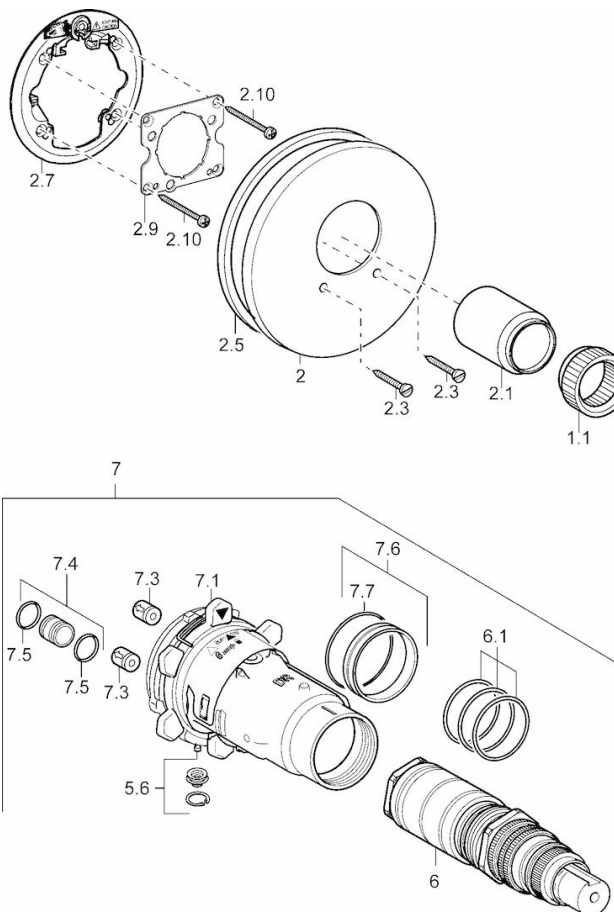

HANSADESIGNO

**COVER PART FOR SHOWER FAUCET**

41139042

**EAN: 4015474112742**

- Bathroom
- Thermostatic, Trim Kit
- Chrome

- Temperature control handle, Flow control handle
- Thermostatic cartridge for automatic temperature control, Non-return valve(s)

### Technical properties

Hot water supply  
Working pressure

**max. +90°C**  
**1-10 bar**

### SP41139042

	Name	Code
1	Lever	59912941
1.1	Adapter	59912894
1.2	Temperature adjustment limiter	59912893
1.3	Lever, 80 mm	59912128
1.4	Flow control handle	59912130
1.5	Screw, M6 x 20	59911228
2	Cover flange, d 135 / d 56 mm	59912882
2	Cover flange, d 170 / d 56 mm	59912928
2	Cover flange, d 56 mm	59913078
2.1	Covering cap	59912896
2.10	Screw, M4.5x80	59912890
2.3	Screw, M5 x 25	59912881
2.5	Rubber gasket	59913045
2.7	Fixing part	59912888
2.9	Fixing plate	59913034
3	Temperature control handle	59912126
3.1	Screw, M6 x 9,5	59901609
3.2	Cover plug	59911840
5.6	Plug	59912981
6	Thermostatic cartridge, 1/2" Varox	59912843
6.1	O-ring, d 26,0 x d 2,0	59911081
7	Functional unit	59912904
7	Functional unit, H/C reversed	59912979
7.1	Blind nut	59912984
7.3	Non-return valve	59905714
7.4	Connection nipple, (2014-)	59913885
7.5	O-ring, d 14,0 x d 2,0	59912982
7.6	Ring	59912989
7.7	O-ring, 50.52x1.78	59906841
N.I.	Raising kit, 20 mm	59912754
N.I.	Rebound pin	59912005