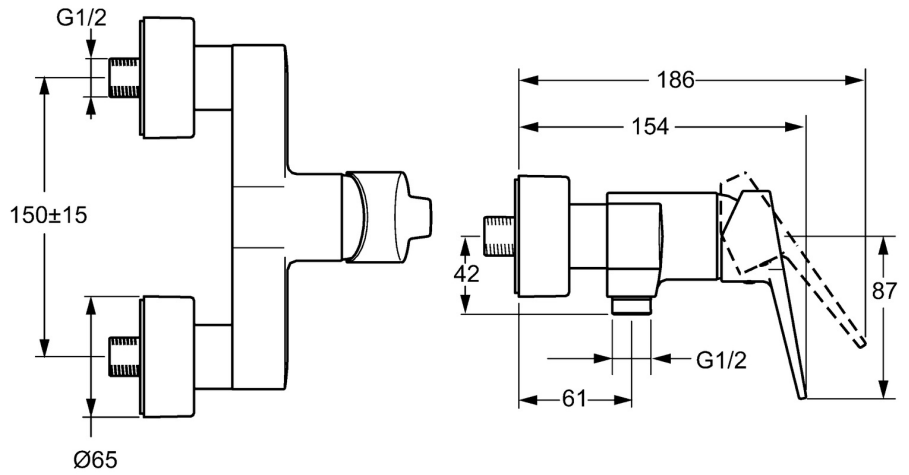

EAN: 4015474273948
static.hansa.com/402501830061

- Shower solutions
- Single-lever
- Wall mounted
- Chrome
- Hot/Cold symbols, Single operating lever/handle
- Limitation option for maximum temperature and flow-rate, Adjustable hot water stop (included, retrofittable)
- Non-return valve(s), \varnothing 35 mm ceramic cartridge for flow and temperature control
- Eccentric coupling(s), Cover plate(s)
- Inner body made of DZR brass
- protected against back-flow in domestic use (according to DIN EN 1717)

Technical data

Flow properties

Flow-rate at 3 bar **16.8 l/min**

Technical properties

DN-size (nominal dimension) **DN15**
 Hot water supply **max. +90°C**
 Working pressure **0.5-10 bar**
 Connection size **G3/4**
 Installation width **150 ± 15 mm**
 Backflow prevention (EN1717) **EB**
 Material **Brass**