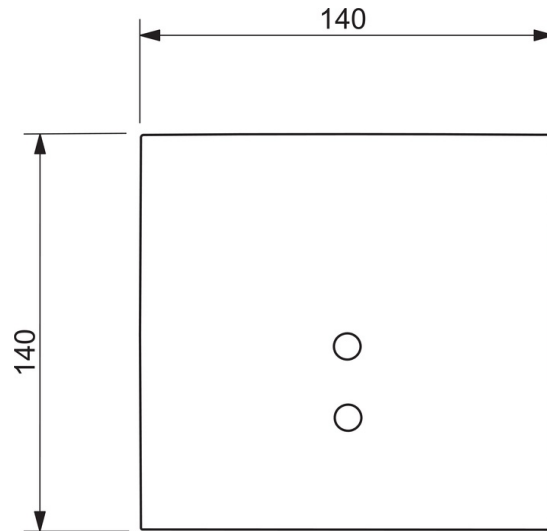

Spare parts

SP09469172

	Name	Code
1	Sensor, 6/9/12 V Bluetooth	1002253V
1	Sensor, 12 V	59914258
2	Membrane housing	59914231
3	Pilot valve, 6 V	59914232