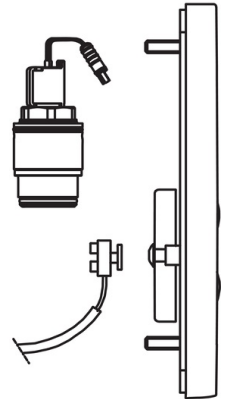

Spare parts

SP09469172

	Name	Code
1	Sensor, 6/9/12 V Bluetooth	1002253V
1	Sensor, 12 V	59914258
2	Membrane housing	59914231
3	Pilot valve, 6 V	59914232