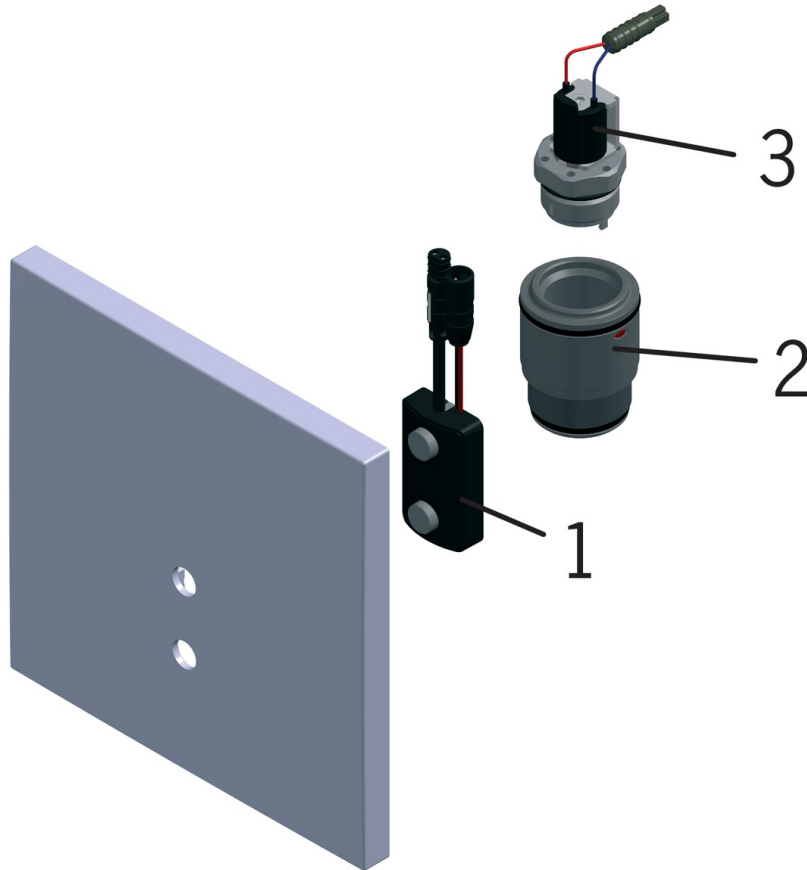

Spare parts

SP09469172

	Name	Code
1	Sensor, 6/9/12 V Bluetooth	1002253V
1	Sensor, 12 V	59914258
2	Membrane housing	59914231
3	Pilot valve, 6 V	59914232