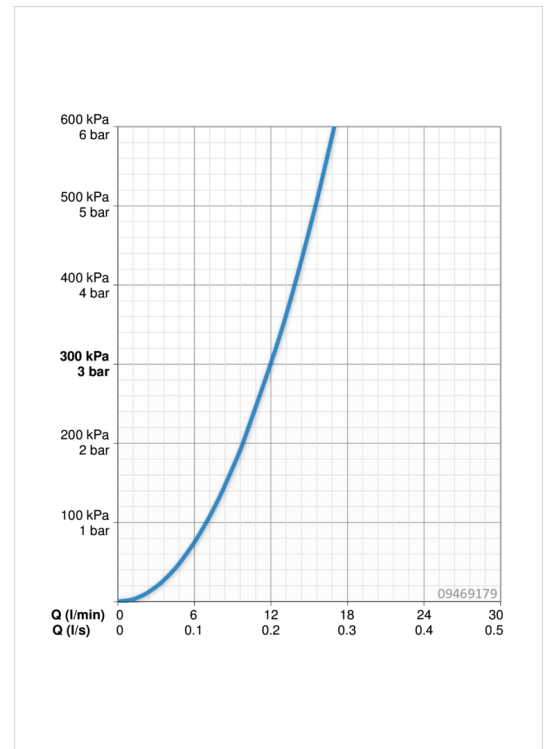

EAN: 4057304014031
static.hansa.com/09469179

- Public
- Trim Kit, Touchless, Bluetooth®, External transformer
- Concealed wall mounting
- Chrome
- Autofocus infrared sensor, Solenoid valve
- Software settings adjustable via App
- Squarewallrosette

Technical data

Flow properties

Flow-rate at 3 bar **12.0 l/min**

Technical properties

Hot water supply **max. +70°C**
Working pressure **0.5-10 bar**

Software settings

Automatic flush **24 h (off/1-120 h)**
Automatic flush period **6 s (1-120 s)**
Pre-flush period **2 s (OFF / 1-10 s)**

Electronic properties

Electrical Connection **12 V**
ItemBluetoothVersion **4.x**

Regulations

EMC Directive **C E 2014/53/EU**
EN standard **EN 15091**
Protection class **IP 55**