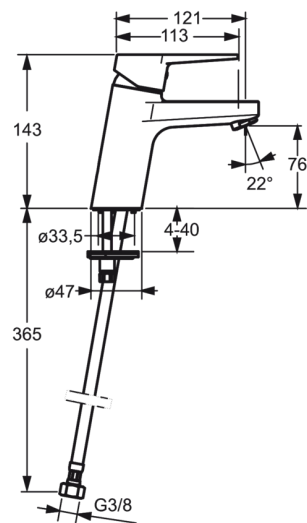

EAN: 4015474259737
static.hansa.com/09052285

- Washbasin
- Single-lever
- Deck mounted
- Chrome
- Fixed spout
- PCA® - constant flow rate regardless of pressure variations
- Hot/Cold symbols, Loop shape, Single operating lever/handle
- Limitation option for maximum temperature and flow-rate, Adjustable hot water stop (included, retrofittable)
- ø 35 mm ceramic cartridge for flow and temperature control
- Flexible inlet pipes
- Inner body made of DZR brass, Rapid installation system
- WithoutPopUpWaste, WithoutDrawRodOpening

Technical data

Flow properties

Flow-rate at 3 bar (with flow controller)	6.0 l/min
Pressure loss with flow (0.1 l/s)	2 bar

Technical properties

DN-size (nominal dimension)	DN15
Hot water supply	max. +80°C
Working pressure	1-10 bar
Connection size	G3/8
Projection	121 mm

Regulations

EN standard	EN 817
Noise class	I (ISO 3822)

Approvals and Declarations

KIWA	K6116/08
------	-----------------

Spare parts

SP09092283

	Name	Code
1	Lever	59913910
1	Lever	59913911
1.1	Screw, M5x8, SW2.5	59904755
1.3	Symbol plug Grey	59912112
2	Covering cap, 33 x 3 mm	59912504
3	Tightening nut, M40x1, SW30	59913210
4	Cartridge, 3.5 Eco	59912324
4	Cartridge, 3.5 Classic	59913075
4.1	Temperature adjustment limiter	59912325
4.3	O-ring, d 28.24x2.62	59912590
4.4	O-ring, d 10.10x1.60	59905072
5.1	Pop-up operating rod	59913067
5.10	O-ring, d 7.65x1.78	59902337
5.11	Gasket, 9.5x14.4x2	59912551
5.14	Fixing screw, M8x1, L=140	59912474
5.2	Swivel joint	59904624
5.3	Bottom seal	59913653
5.5	Fixing plate	59904765
5.6	Screw, M8x1, SW13	59904766
5.7	Fixing set	59912113
5.8	Flexible pipe	59913213
5.9	Flexible pipe, L=430, G3/8-M10x1	59912515
6	Aerator, M24x1, 6 l/min	59913727
6.14	Pop-up waste, (2019-)	59914764
7	Pop-up waste	59904620
7	Pop-up waste, (2019-)	59914764
N.I.	Key, SW 30/34	59912108