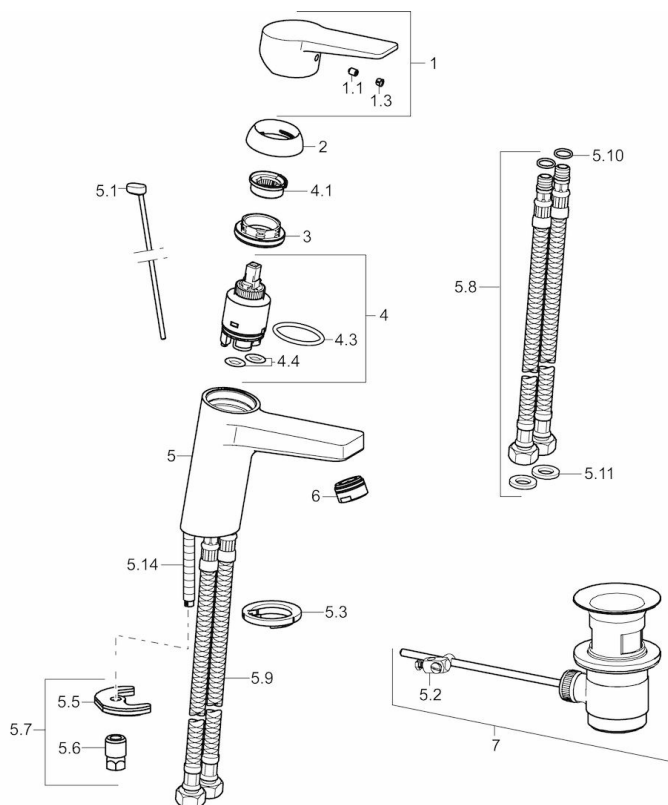

EAN: 4015474259737
static.hansa.com/09052285

- Washbasin
- Single-lever
- Deck mounted
- Chrome
- Fixed spout
- PCA® - constant flow rate regardless of pressure variations
- Hot/Cold symbols, Loop shape, Single operating lever/handle
- Limitation option for maximum temperature and flow-rate, Adjustable hot water stop (included, retrofittable)
- ø 35 mm ceramic cartridge for flow and temperature control
- Flexible inlet pipes
- Inner body made of DZR brass, Rapid installation system
- WithoutPopUpWaste, WithoutDrawRodOpening

Technical data

Flow properties

Flow-rate at 3 bar (with flow controller)	6.0 l/min
Pressure loss with flow (0.1 l/s)	2 bar

Technical properties

DN-size (nominal dimension)	DN15
Hot water supply	max. +80°C
Working pressure	1-10 bar
Connection size	G3/8
Projection	121 mm

Regulations

EN standard	EN 817
Noise class	I (ISO 3822)

Approvals and Declarations

KIWA	K6116/08
------	-----------------

Spare parts

SP09092283

	Name	Code
1	Lever	59913910
1	Lever	59913911
1.1	Screw, M5x8, SW2.5	59904755
1.3	Symbol plug Grey	59912112
2	Covering cap, 33 x 3 mm	59912504
3	Tightening nut, M40x1, SW30	59913210
4	Cartridge, 3.5 Eco	59912324
4	Cartridge, 3.5 Classic	59913075
4.1	Temperature adjustment limiter	59912325
4.3	O-ring, d 28.24x2.62	59912590
4.4	O-ring, d 10.10x1.60	59905072
5.1	Pop-up operating rod	59913067
5.10	O-ring, d 7.65x1.78	59902337
5.11	Gasket, 9.5x14.4x2	59912551
5.14	Fixing screw, M8x1, L=140	59912474
5.2	Swivel joint	59904624
5.3	Bottom seal	59913653
5.5	Fixing plate	59904765
5.6	Screw, M8x1, SW13	59904766
5.7	Fixing set	59912113
5.8	Flexible pipe	59913213
5.9	Flexible pipe, L=430, G3/8-M10x1	59912515
6	Aerator, M24x1, 6 l/min	59913727
6.14	Pop-up waste, (2019-)	59914764
7	Pop-up waste	59904620
7	Pop-up waste, (2019-)	59914764
N.I.	Key, SW 30/34	59912108