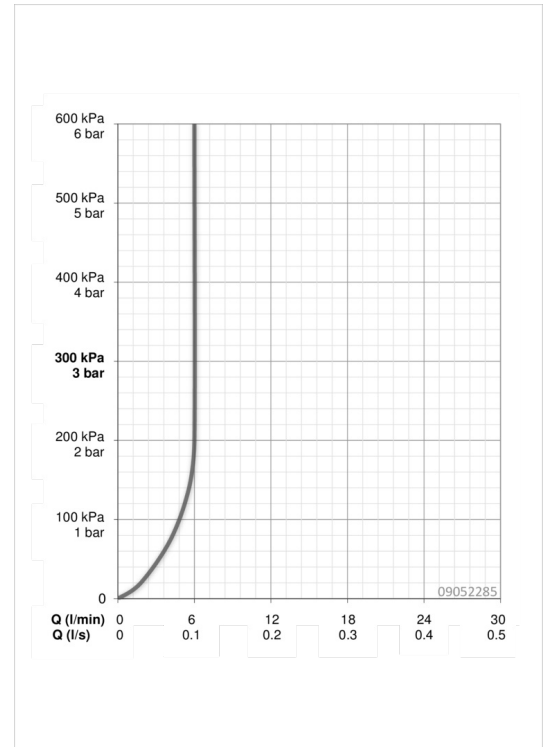

EAN: 4015474259737
static.hansa.com/09052285

- Washbasin
- Single-lever
- Deck mounted
- Chrome
- Fixed spout
- PCA® - constant flow rate regardless of pressure variations
- Hot/Cold symbols, Loop shape, Single operating lever/handle
- Limitation option for maximum temperature and flow-rate, Adjustable hot water stop (included, retrofittable)
- ø 35 mm ceramic cartridge for flow and temperature control
- Flexible inlet pipes
- Inner body made of DZR brass, Rapid installation system
- WithoutPopUpWaste, WithoutDrawRodOpening

Technical data

Flow properties

Flow-rate at 3 bar (with flow controller)	6.0 l/min
Pressure loss with flow (0.1 l/s)	2 bar

Technical properties

DN-size (nominal dimension)	DN15
Hot water supply	max. +80°C
Working pressure	1-10 bar
Connection size	G3/8
Projection	121 mm

Regulations

EN standard	EN 817
Noise class	I (ISO 3822)

Approvals and Declarations

KIWA	K6116/08
------	-----------------

Spare parts

SP09092283

	Name	Code
1	Lever	59913910
1	Lever	59913911
1.1	Screw, M5x8, SW2.5	59904755
1.3	Symbol plug Grey	59912112
2	Covering cap, 33 x 3 mm	59912504
3	Tightening nut, M40x1, SW30	59913210
4	Cartridge, 3.5 Eco	59912324
4	Cartridge, 3.5 Classic	59913075
4.1	Temperature adjustment limiter	59912325
4.3	O-ring, d 28.24x2.62	59912590
4.4	O-ring, d 10.10x1.60	59905072
5.1	Pop-up operating rod	59913067
5.10	O-ring, d 7.65x1.78	59902337
5.11	Gasket, 9.5x14.4x2	59912551
5.14	Fixing screw, M8x1, L=140	59912474
5.2	Swivel joint	59904624
5.3	Bottom seal	59913653
5.5	Fixing plate	59904765
5.6	Screw, M8x1, SW13	59904766
5.7	Fixing set	59912113
5.8	Flexible pipe	59913213
5.9	Flexible pipe, L=430, G3/8-M10x1	59912515
6	Aerator, M24x1, 6 l/min	59913727
6.14	Pop-up waste, (2019-)	59914764
7	Pop-up waste	59904620
7	Pop-up waste, (2019-)	59914764
N.I.	Key, SW 30/34	59912108