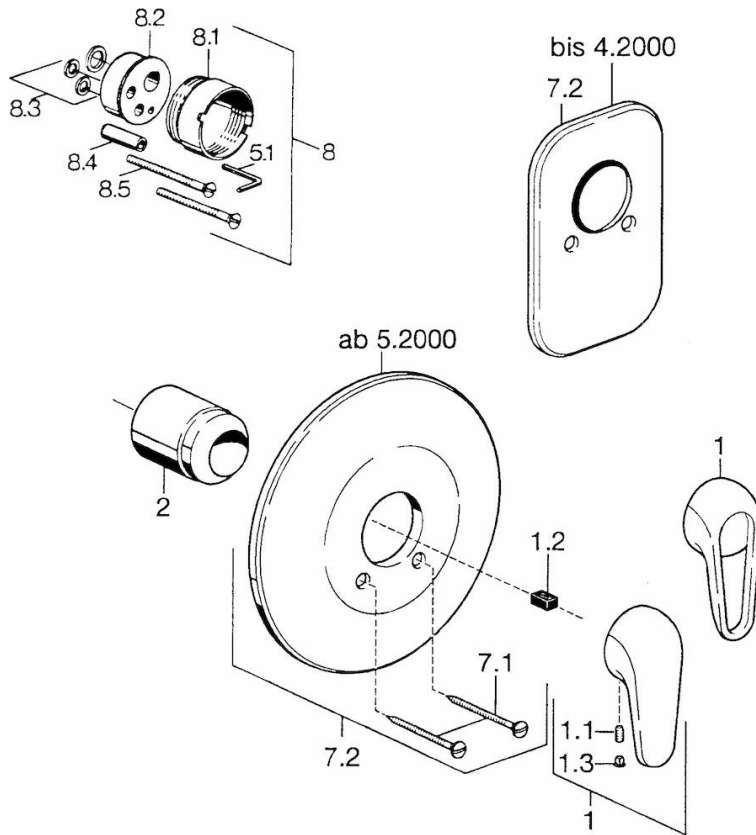

HANSAVIVA

**COVER PART FOR SHOWER FAUCET**

07879101

**EAN: 4015474656185**

• Bathroom, Shower

• Chrome

## Technical data

### Technical properties

Hot water supply  
Working pressure

**max. +90°C**  
**0.5-10 bar**

**Spare parts**

**SP07879100**

Name	Code
2 Covering cap	59904820
7.1 Screw, M5x65	59904847
7.1 Screw, M5x65 White	59906672
7.2 Cover flange	59911012
7.2 Cover flange, d 205 mm	59911969