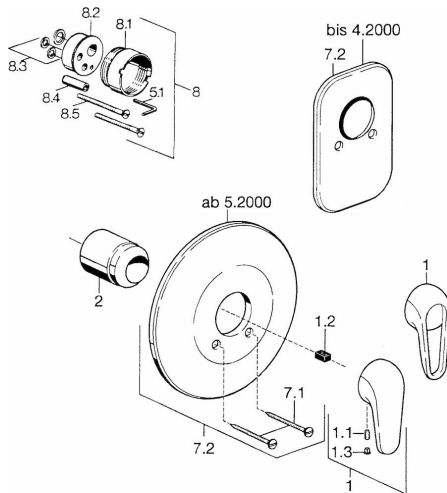

HANSAVIVA

**COVER PART FOR SHOWER FAUCET**

07879101

**EAN: 4015474656185**

• Bathroom, Shower

• Chrome

## Technical data

### Technical properties

Hot water supply  
Working pressure

**max. +90°C**  
**0.5-10 bar**

**Spare parts**

**SP07879100**

Name	Code
2 Covering cap	59904820
7.1 Screw, M5x65	59904847
7.1 Screw, M5x65 White	59906672
7.2 Cover flange	59911012
7.2 Cover flange, d 205 mm	59911969