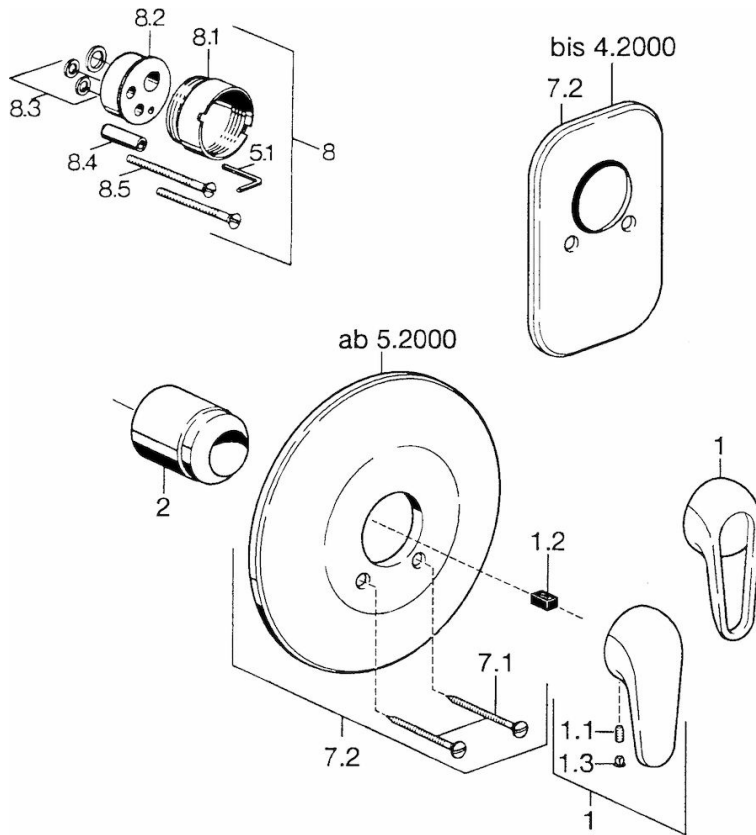

HANSAVIVA

COVER PART FOR SHOWER FAUCET

0787910084

EAN: 4015474656918

• Bathroom, Shower

• Black

Technical data

Technical properties

Hot water supply
Working pressure

max. +90°C
0.5-10 bar

Spare parts

SP07879100

Name	Code
2 Covering cap	59904820
7.1 Screw, M5x65	59904847
7.1 Screw, M5x65 White	59906672
7.2 Cover flange	59911012
7.2 Cover flange, d 205 mm	59911969