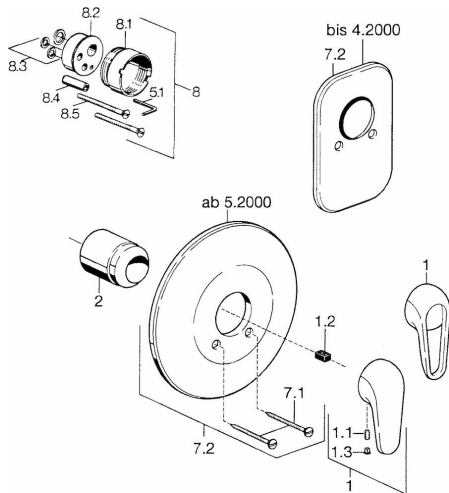

HANSAVIVA

COVER PART FOR SHOWER FAUCET

0787910084

EAN: 4015474656918

• Bathroom, Shower

• Black

Technical data

Technical properties

Hot water supply
Working pressure

max. +90°C
0.5-10 bar

Spare parts

SP07879100

Name	Code
2 Covering cap	59904820
7.1 Screw, M5x65	59904847
7.1 Screw, M5x65 White	59906672
7.2 Cover flange	59911012
7.2 Cover flange, d 205 mm	59911969