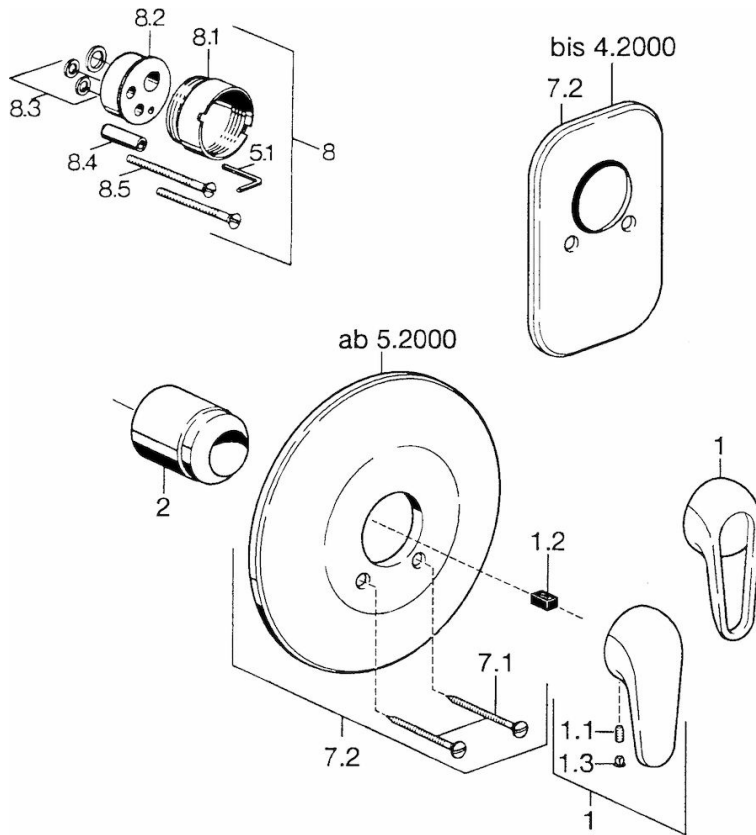

HANSAVIVA

COVER PART FOR SHOWER FAUCET

0787910083

EAN: 4015474656895

• Bathroom, Shower

• Red

Technical data

Technical properties

Hot water supply
Working pressure

max. +90°C
0.5-10 bar

Spare parts

SP07879100

Name	Code
2 Covering cap	59904820
7.1 Screw, M5x65	59904847
7.1 Screw, M5x65 White	59906672
7.2 Cover flange	59911012
7.2 Cover flange, d 205 mm	59911969