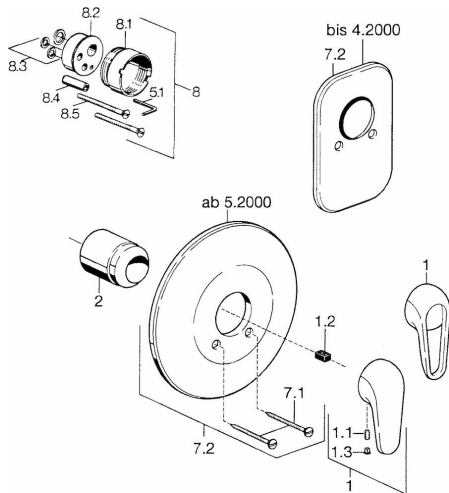

HANSAVIVA

COVER PART FOR SHOWER FAUCET

0787910083

EAN: 4015474656895

• Bathroom, Shower

• Red

Technical data

Technical properties

Hot water supply
Working pressure

max. +90°C
0.5-10 bar

Spare parts

SP07879100

Name	Code
2 Covering cap	59904820
7.1 Screw, M5x65	59904847
7.1 Screw, M5x65 White	59906672
7.2 Cover flange	59911012
7.2 Cover flange, d 205 mm	59911969