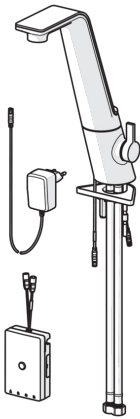

ALESSI Sense by HANSA
KITCHEN FAUCET, 230/12 V
07762203
EAN: 4015470030422

- Kitchen
- Tiptronic, Plug transformer
- Chrome/White
- Swivel spout, Swivel range limiting option
- CACHÉ® - hidden aerator without housing, CASCADE® - aerated stream
- Temperature control handle, Flow control handle
- Mixing valve for manual temperature control
- Solenoid valve, External control unit, Light indicated function(s)
- Flexible inlet pipes
- Adjustable settings via magnetic key

Technical data

Flow properties

Flow-rate at 3 bar

8.4 l/min

Technical properties

DN-size (nominal dimension)
 Hot water supply
 Working pressure
 Connection size

DN15
max. +70°C
1-10 bar
G3/8

Software settings

CE 2004/108/EY
EN 15091
I (ISO 3822) Oras lab.
IP 44

Spare parts

SP07762203

Name	Code
01 Cover full	59914446
02 Aerator, STD M24x1 CC S	59914143
03 Bearing kit for spout	59914447
04 Spout overturning stopper	59914448
05 Electronic casing	59914449
06 Temperature adjustment spindle	59914450
07 Lever	59914451
08 Fixing screw, M6x65	59914259
09 Extension screw kit, M6	59914175
10 Supporting plate	59910008
11 Fixing plates with nuts	59914132
12 Pilot valve, 3 V	59914338
13 Membrane	59914126
14 Control unit	59914452
15 Power supply, 230/12 V, 500 mA	64490100