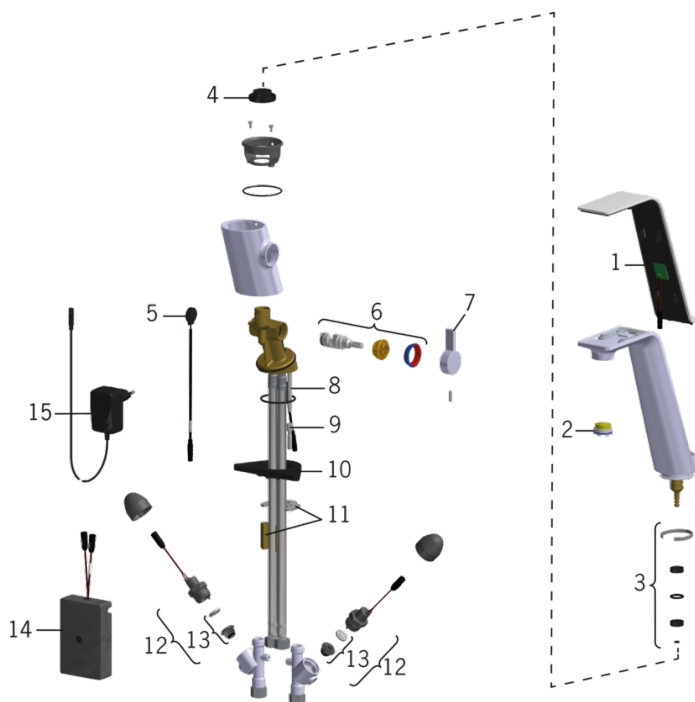

ALESSI Sense by HANSA
KITCHEN FAUCET, 230/12 V
07762203
EAN: 4015470030422

- Kitchen
- Tiptronic, Plug transformer
- Chrome/White
- Swivel spout, Swivel range limiting option
- CACHÉ® - hidden aerator without housing, CASCADE® - aerated stream
- Temperature control handle, Flow control handle
- Mixing valve for manual temperature control
- Solenoid valve, External control unit, Light indicated function(s)
- Flexible inlet pipes
- Adjustable settings via magnetic key

Technical data

Flow properties

Flow-rate at 3 bar

8.4 l/min

Technical properties

DN-size (nominal dimension)
 Hot water supply
 Working pressure
 Connection size

DN15
max. +70°C
1-10 bar
G3/8

Software settings

Automatic flush
 Automatic flush period
 Max. flow period

off (off/12/24/48/72 h)
30 s (10-600 s)
6 s (4-60 s) / 60 s (30-600 s)

Electronic properties

Electrical Connection

230 / 12 V

Regulations

EMC Directive
 EN standard
 Noise class
 Protection class

CE 2004/108/EY
EN 15091
I (ISO 3822) Oras lab.
IP 44

Spare parts

SP07762203

Name	Code
01 Cover full	59914446
02 Aerator, STD M24x1 CC S	59914143
03 Bearing kit for spout	59914447
04 Spout overturning stopper	59914448
05 Electronic casing	59914449
06 Temperature adjustment spindle	59914450
07 Lever	59914451
08 Fixing screw, M6x65	59914259
09 Extension screw kit, M6	59914175
10 Supporting plate	59910008
11 Fixing plates with nuts	59914132
12 Pilot valve, 3 V	59914338
13 Membrane	59914126
14 Control unit	59914452
15 Power supply, 230/12 V, 500 mA	64490100