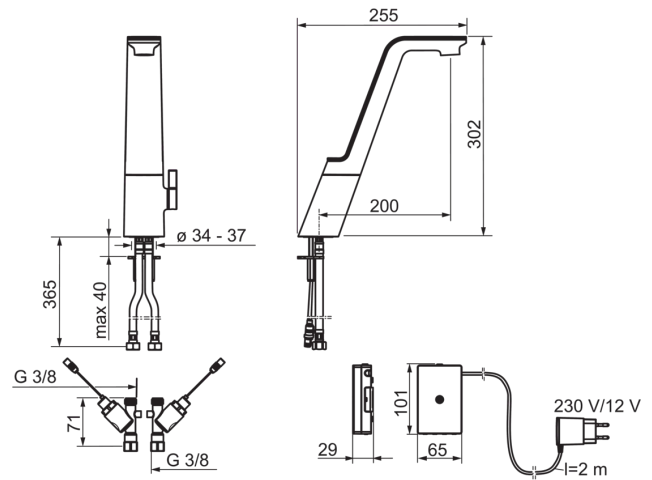

ALESSI Sense by HANSA
KITCHEN FAUCET, 230/12 V
07762203
EAN: 4015470030422

- Kitchen
- Tiptronic, Plug transformer
- Chrome/White
- Swivel spout, Swivel range limiting option
- CACHÉ® - hidden aerator without housing, CASCADE® - aerated stream
- Temperature control handle, Flow control handle
- Mixing valve for manual temperature control
- Solenoid valve, External control unit, Light indicated function(s)
- Flexible inlet pipes
- Adjustable settings via magnetic key

Technical data

Flow properties

Flow-rate at 3 bar

8.4 l/min

Technical properties

DN-size (nominal dimension)
 Hot water supply
 Working pressure
 Connection size

DN15
max. +70°C
1-10 bar
G3/8

Software settings

CE 2004/108/EY
EN 15091
I (ISO 3822) Oras lab.
IP 44

Spare parts

SP07762203

Name	Code
01 Cover full	59914446
02 Aerator, STD M24x1 CC S	59914143
03 Bearing kit for spout	59914447
04 Spout overturning stopper	59914448
05 Electronic casing	59914449
06 Temperature adjustment spindle	59914450
07 Lever	59914451
08 Fixing screw, M6x65	59914259
09 Extension screw kit, M6	59914175
10 Supporting plate	59910008
11 Fixing plates with nuts	59914132
12 Pilot valve, 3 V	59914338
13 Membrane	59914126
14 Control unit	59914452
15 Power supply, 230/12 V, 500 mA	64490100