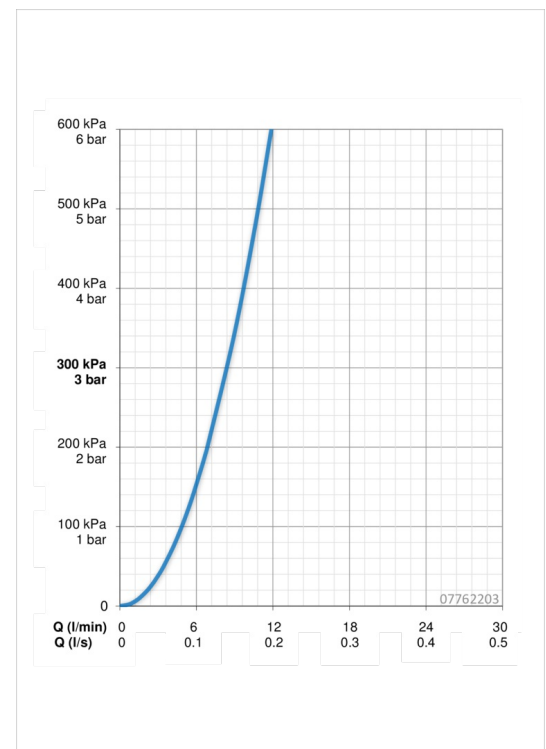

Regulations

EMC Directive
EN standard
Noise class
Protection class

CE 2004/108/EY
EN 15091
I (ISO 3822) Oras lab.
IP 44