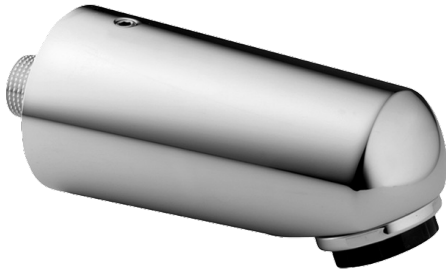

EAN: 4015474061590
static.hansa.com/04860100

- Shower
- Wall mounted
- Chrome
- Adjustable flow angle
- Normal
- Direct connection, External thread
- swivel range 20°

Technical data

Flow properties

Flow-rate at 3 bar **14.4 l/min**

Technical properties

DN-size (nominal dimension) **DN15**
 Hot water supply **max. +65°C**
 Working pressure **0.5-10 bar**
 Projection **125 mm**
 Material **Brass**