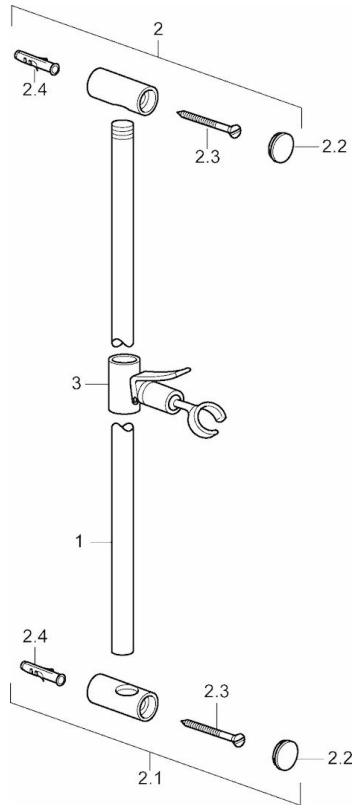

EAN: 4015474031470
static.hansa.com/04480100

- Shower solutions
- Accessories
- Wall mounted
- Chrome
- Adjustable shower rail bracket, Rotatable ball joint connection
- Flexible length / can be shortened

Technical data

Technical properties

Diameter	18 mm
Length / Height	915 mm
Material	Brass

Spare parts

SP04480100

	Name	Code
2	Holder	59912221
2.1	Holder	59912222
2.2	Cover	59912223
3	Slide for shower rail	59912224