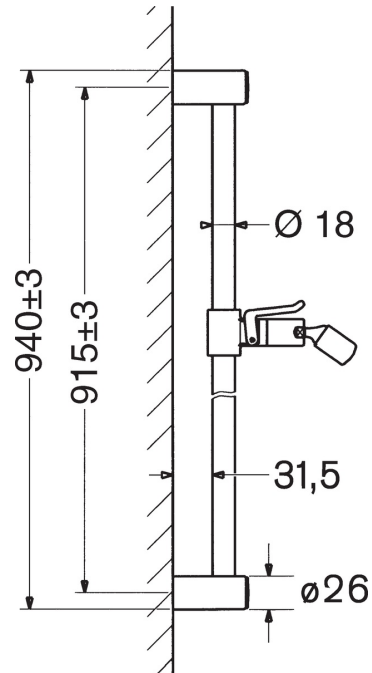

EAN: 4015474031470
static.hansa.com/04480100

- Shower solutions
- Accessories
- Wall mounted
- Chrome
- Adjustable shower rail bracket, Rotatable ball joint connection
- Flexible length / can be shortened

Technical data

Technical properties

Diameter	18 mm
Length / Height	915 mm
Material	Brass

Spare parts

SP04480100

	Name	Code
2	Holder	59912221
2.1	Holder	59912222
2.2	Cover	59912223
3	Slide for shower rail	59912224