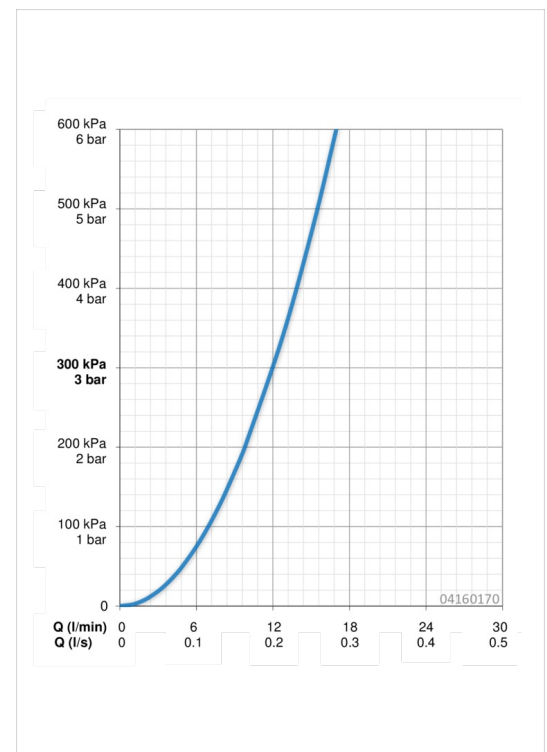

HANSAMEDIJET
HAND SHOWER, D 100
 04160170
EAN: 4015474263741

- Bathroom, Shower
- Chrome
- low aerosol
- Litter filter(s)
- limescale protection technology

Technical data

Flow properties

Flow-rate at 3 bar **12.0 l/min**

Technical properties

Hot water supply **max. +65°C**
 Working pressure **0.5-5 bar**
 Connection size **G1/2**

Regulations

EN standard **EN 1112**

Type approvals

ABP **P-IX 28543/IA**

Spare parts

SP04160170