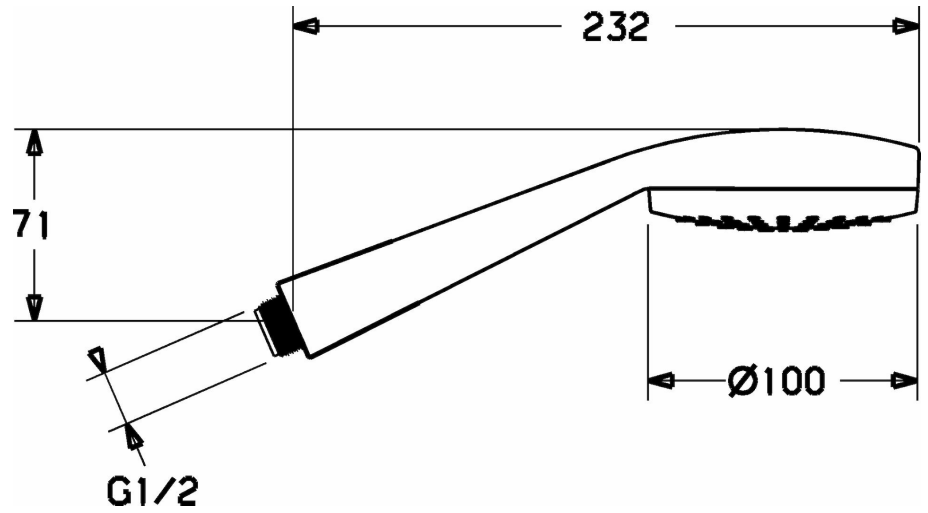

HANSAMEDIJET
HAND SHOWER, D 100
 04160170
EAN: 4015474263741

- Bathroom, Shower
- Chrome
- low aerosol
- Litter filter(s)
- limescale protection technology

Technical data

Flow properties

Flow-rate at 3 bar **12.0 l/min**

Technical properties

Hot water supply **max. +65°C**
 Working pressure **0.5-5 bar**
 Connection size **G1/2**

Regulations

EN standard **EN 1112**

Type approvals

ABP **P-IX 28543/IA**

Spare parts

SP04160170

	Name	Code
N.I.	Hand shower screen, d 100 mm	59914047
N.I.	Strainer	59906859

CONTENT NOT AVAILABLE