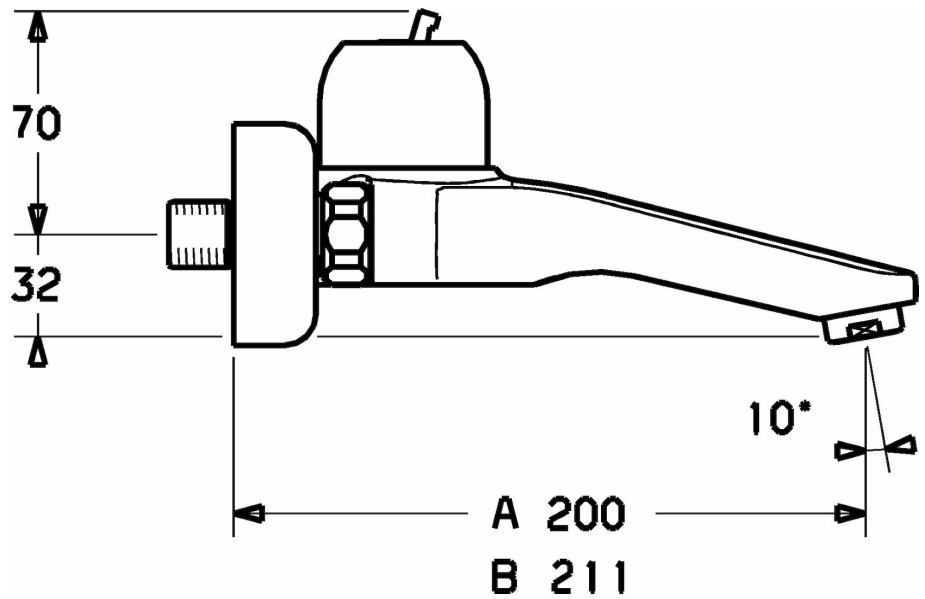

EAN: 4015474046146
static.hansa.com/03958200

- Washbasin
- Single-lever
- Wall mounted
- Chrome
- Single operating lever/handle, Hot/Cold symbols

Technical data

Technical properties

Hot water supply	max. +90°C
Working pressure	0.5-10 bar

Regulations

EN standard	EN 817
-------------	---------------

Spare parts

CONTENT NOT AVAILABLE

SP03958100

	Name	Code
11	Aerator, M24x1 Z	59906826
11.1	Aerator, M22/24, Z	59906830
12	Connection nut, G3/4, AF 30	59902230
12.1	Seat, 1/2"L	59904618
12.2	Retaining ring, 23.9x15.2x2	59902689
13	Eccentric	59906601
15	Eccentric coupling with stop valves and cover plates, G1/2xG3/4	59902034
4	Covering cap	59911160
5	Tightening nut, M52 x 1, AF 45	59911161
6	Cartridge, 4.8 eco	59904601
6.1	Adjusting ring	59904759