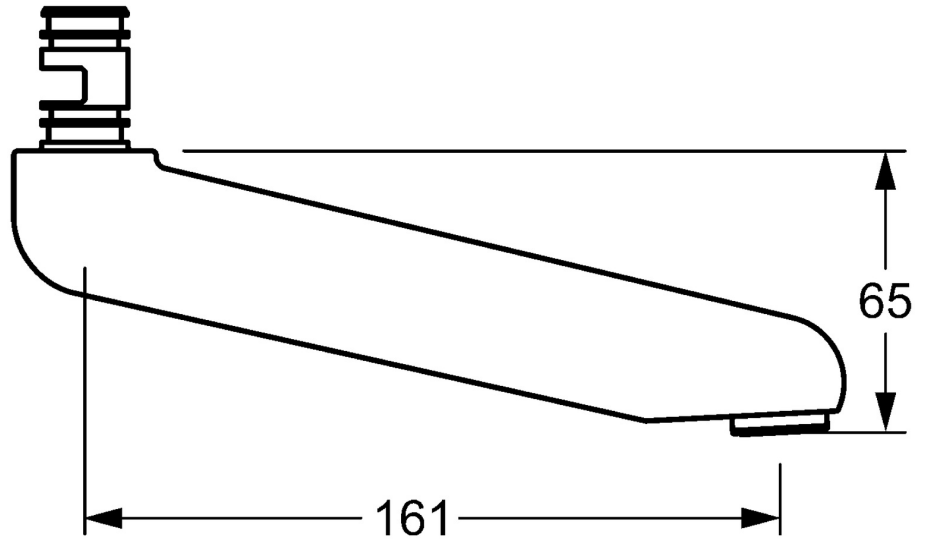

EAN: 4015474267336
static.hansa.com/02692000

- Health & Care, Accessories
- Chrome
- Swivel spout, Casted construction
- Laminar stream
- Surfaces in contact with drinking water contain less than 0.3% lead, Inner body made of DZR brass, Waterways without nickel coating

Technical data

Technical properties

Projection	161 mm
Material	Brass