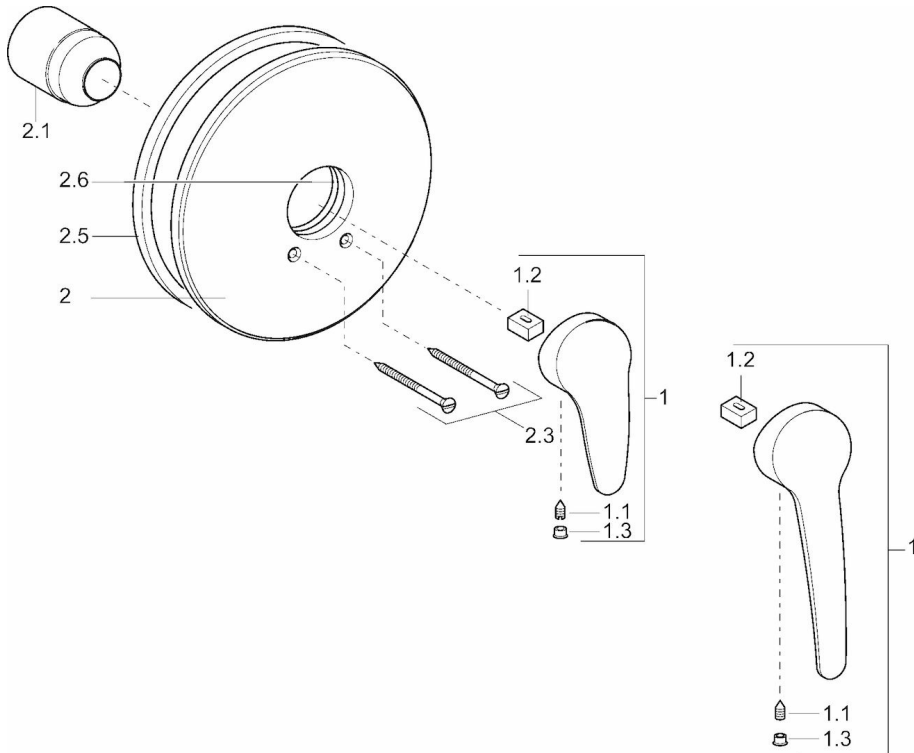

EAN: 4015474078314  
[static.hansa.com/01859176](http://static.hansa.com/01859176)

- Shower
- Single-lever, Trim Kit
- Concealed wall mounting
- Chrome
- Single operating lever/handle, Hot/Cold symbols

## Technical data

### Technical properties

Hot water supply	<b>max. +90°C</b>
Working pressure	<b>0.5-10 bar</b>

### SP01859173

	Name	Code
1	Lever, 138 mm	01880076
1	Lever, L=87 mm	59914195
1.1	Screw, M5x8, SW2.5	59904755
1.2	Bushing	59904778
1.3	Symbol plug Grey	59912112
2	Cover flange, d 205 mm	59911969
2.1	Covering cap	59904820
2.3	Screw, M5x65	59904847
2.3	Screw, M5x65 White	59906672
2.5	Rubber gasket	59912232
2.6	O-ring, 55x2	59912543
N.I.	Raising kit, 20 mm	59904983