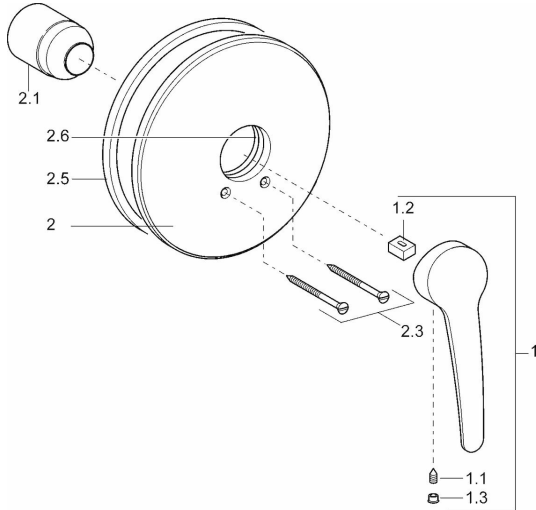

EAN: 4015474078314  
[static.hansa.com/01859176](http://static.hansa.com/01859176)

- Shower
- Single-lever, Trim Kit
- Concealed wall mounting
- Chrome
- Single operating lever/handle, Hot/Cold symbols

### Technical properties

Hot water supply	<b>max. +90°C</b>
Working pressure	<b>0.5-10 bar</b>

### SP01859173

	Name	Code
1	Lever, 138 mm	01880076
1	Lever, L=87 mm	59914195
1.1	Screw, M5x8, SW2.5	59904755
1.2	Bushing	59904778
1.3	Symbol plug Grey	59912112
2	Cover flange, d 205 mm	59911969
2.1	Covering cap	59904820
2.3	Screw, M5x65	59904847
2.3	Screw, M5x65 White	59906672
2.5	Rubber gasket	59912232
2.6	O-ring, 55x2	59912543
N.I.	Raising kit, 20 mm	59904983