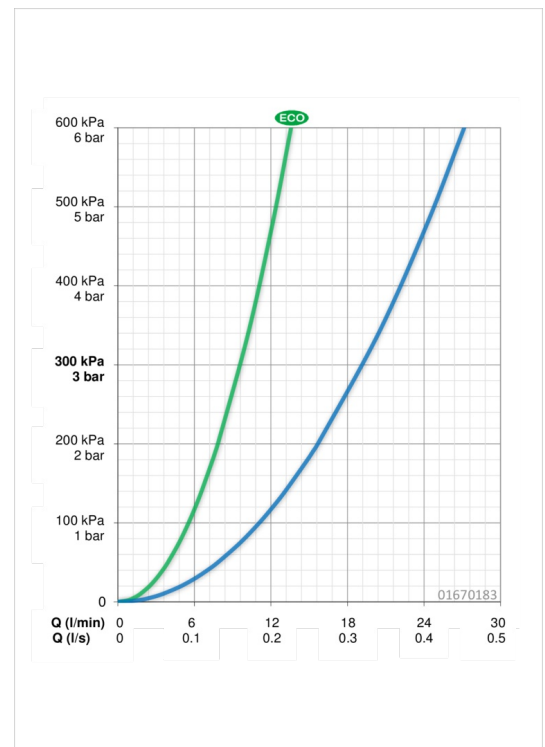

HANSAMIX
SHOWER FAUCET
01670183
EAN: 4015474525726

- Bathroom, Shower
- Single lever, top operated
- Chrome
- Hot/Cold symbols, Single operating lever/handle
- Limitation option for maximum temperature and flow-rate
- 48 mm ceramic eco cartridge for flow and temperature control, Non-return valve(s)
- Eccentric coupling(s), Cover plate(s), Silencer(s)
- Body made of DZR brass

Technical data

Flow properties

Eco-flow at 3 bar
Flow-rate at 3 bar

9.6 l/min
19.2 l/min

Technical properties

DN-size (nominal dimension)
Hot water supply
Working pressure

DN15
max. +90°C
0.5-10 bar

Regulations

EN standard

EN 817

Type approvals

DVGW
KIWA

NW-6506BU0493
K6116/06