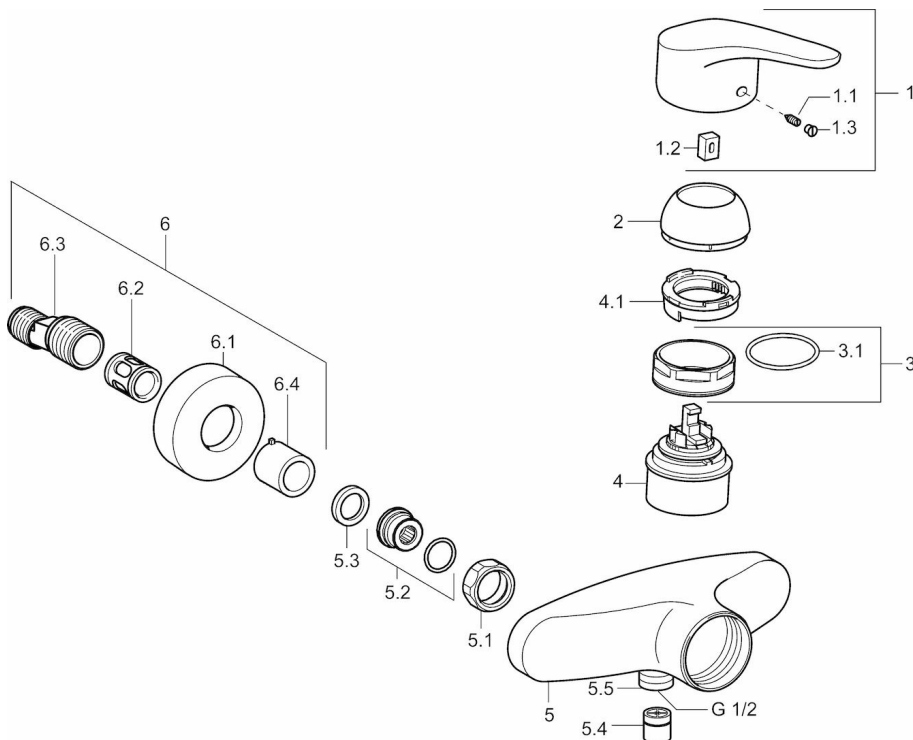

**HANSAMIX**  
**SHOWER FAUCET**  
**01670183**  
**EAN: 4015474525726**

- Bathroom, Shower
- Single lever, top operated
- Chrome
- Hot/Cold symbols, Single operating lever/handle
- Limitation option for maximum temperature and flow-rate
- 48 mm ceramic eco cartridge for flow and temperature control, Non-return valve(s)
- Eccentric coupling(s), Cover plate(s), Silencer(s)
- Body made of DZR brass

### Spare parts

### SP01670183

	Name	Code
1	Lever, 93 mm	01880083
1.1	Screw, M5x8, SW2,5	59904755
1.2	Bushing	59904778
1.3	Symbol plug Grey	59912112
2	Covering cap	59912638
3	Eye screw, M50x1, SW45	59904775
3.1	O-ring, d 43 x d 2.5	59911166
4	Cartridge, 4.8 Eco	59904601
4.1	Adjustment ring	59904759
5.1	Connection nut, G3/4, AF 30	59902230
5.2	Connector	59913400
5.3	Sealing kit, 23.9x15.2x2	59902689
5.4	Non-return valves	59905714
5.5	Thread nipple, G 1/2 x M 18 x 1	59911384
6.1	Cover flange	59912652
6.2	Silencer	59904792
6.3	Eccentric connector, G3/4 x G1/2	59910254
6.4	Cover sleeve	59912651