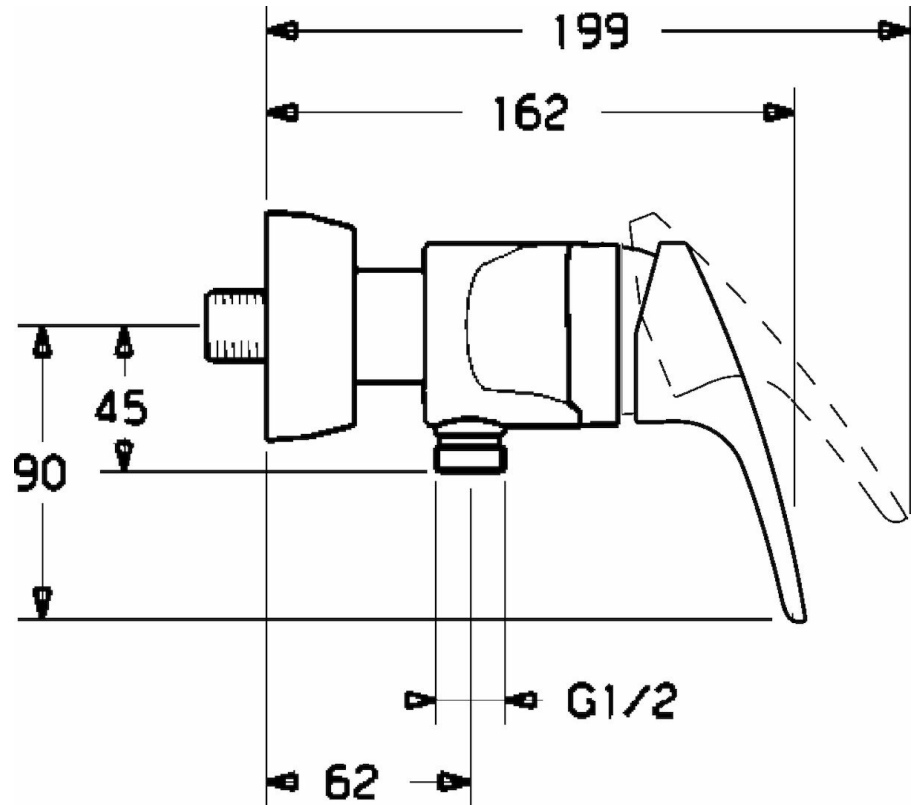

Spare parts

SP01670183

	Name	Code
1	Lever, 93 mm	01880083
1.1	Screw, M5x8, SW2,5	59904755
1.2	Bushing	59904778
1.3	Symbol plug Grey	59912112
2	Covering cap	59912638
3	Eye screw, M50x1, SW45	59904775
3.1	O-ring, d 43 x d 2.5	59911166
4	Cartridge, 4.8 Eco	59904601
4.1	Adjustment ring	59904759
5.1	Connection nut, G3/4, AF 30	59902230
5.2	Connector	59913400
5.3	Sealing kit, 23.9x15.2x2	59902689
5.4	Non-return valves	59905714
5.5	Thread nipple, G 1/2 x M 18 x 1	59911384
6.1	Cover flange	59912652
6.2	Silencer	59904792
6.3	Eccentric connector, G3/4 x G1/2	59910254
6.4	Cover sleeve	59912651