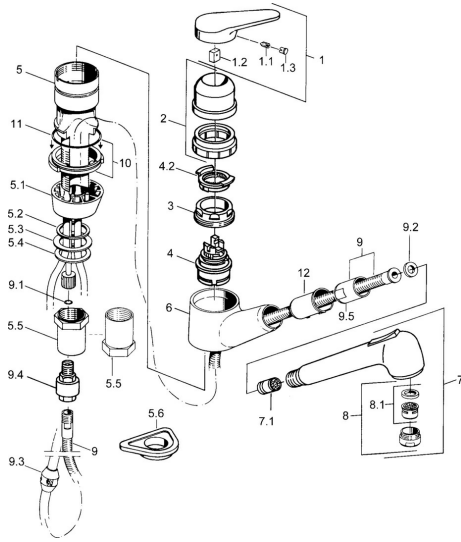

EAN: 4015474641754
static.hansa.com/01382162

- Kitchen
- Single-lever
- Deck mounted
- Chrome
- Pull-out model
- Single operating lever/handle, Hot/Cold symbols
- Non-return valve(s)
- Copper inlet pipes

Technical data

Technical properties

Hot water supply	max. +80°C
Working pressure	0.5-10 bar
Backflow prevention (EN1717)	EB
Material	Brass

Regulations

EN standard	EN 817
-------------	---------------

Spare parts

SP01382132

	Name	Code
1	Lever White Discontinued	5990188282
1	Lever, (-2004)	59901882
1.1	Screw, M5x8, SW2.5	59904755
1.2	Bushing	59904778
1.3	Plug, hot/cold	59906705
2	Covering cap Discontinued	59910744
2	Covering cap White Discontinued	59910746
2	Covering cap Mocha Discontinued	59910745
3	Fixing screw, M50x1, SW45	59904890
4	Cartridge, 4.8 eco	59904601
4.2	Hot water limiter	59904759
5.1	Support ring Discontinued	59905570
5.2	Gasket, 41.5x33.3x2	59902295
5.3	Gasket, 48x33.5x2	59902283
5.4	Bearing ring	59904893
5.5	Screw, R1 Discontinued	59904894
5.6	Supporting plate	59910008
6	Hand shower arm Discontinued	59905172
7	Pull-out spout	59912722
7	Pull-out spout White Discontinued	59905718
7	Hand shower Black Discontinued	59906284
7	Hand shower Discontinued	59910209
7.1	Non-return valve	59905714
8	Aerator, M24x1 STD HC B	59905830
8.1	Aerator, M22/M24 B	59905901
9	Hose, L=1500, G1/2-M14x1	59905067
9.1	O-ring, d 7.65x1.78	59902337
9.2	Gasket, 18.5/12x2 Discontinued	59905070
9.3	Counterbalance	59905891
9.4	Nipple Discontinued	59910801
10	Retaining ring Discontinued	59906350
11	O-ring, 47.29x2.62 Discontinued	59906351
N.I.	Nipple	59912074