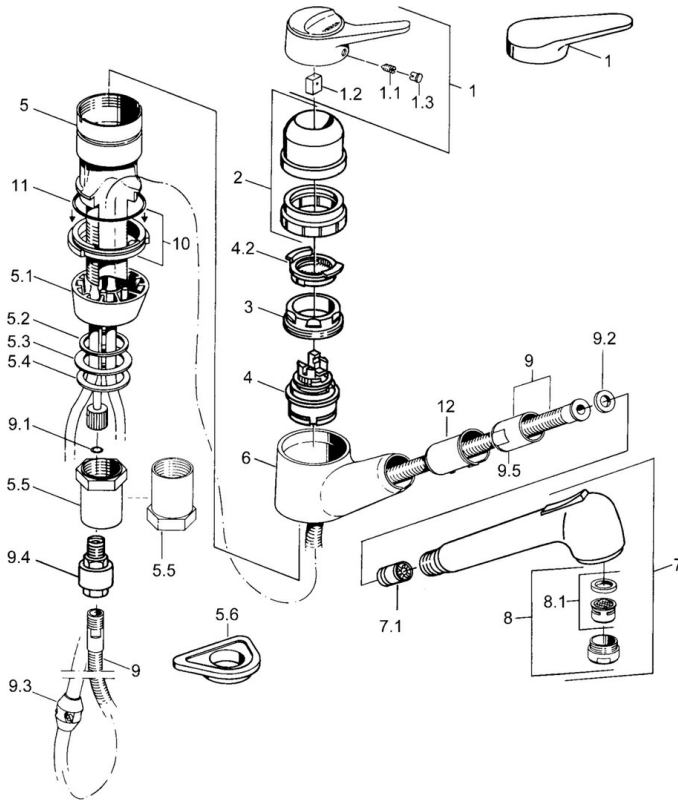

EAN: 4015474641754
static.hansa.com/01382162

- Kitchen
- Single-lever
- Deck mounted
- Chrome
- Pull-out model
- Single operating lever/handle, Hot/Cold symbols
- Non-return valve(s)
- Copper inlet pipes

Technical data

Technical properties

Hot water supply	max. +80°C
Working pressure	0.5-10 bar
Backflow prevention (EN1717)	EB
Material	Brass

Regulations

EN standard	EN 817
-------------	---------------

Spare parts

SP01382132

	Name	Code
1	Lever White Discontinued	5990188282
1	Lever, (-2004)	59901882
1.1	Screw, M5x8, SW2.5	59904755
1.2	Bushing	59904778
1.3	Plug, hot/cold	59906705
2	Covering cap Discontinued	59910744
2	Covering cap White Discontinued	59910746
2	Covering cap Mocha Discontinued	59910745
3	Fixing screw, M50x1, SW45	59904890
4	Cartridge, 4.8 eco	59904601
4.2	Hot water limiter	59904759
5.1	Support ring Discontinued	59905570
5.2	Gasket, 41.5x33.3x2	59902295
5.3	Gasket, 48x33.5x2	59902283
5.4	Bearing ring	59904893
5.5	Screw, R1 Discontinued	59904894
5.6	Supporting plate	59910008
6	Hand shower arm Discontinued	59905172
7	Pull-out spout	59912722
7	Pull-out spout White Discontinued	59905718
7	Hand shower Black Discontinued	59906284
7	Hand shower Discontinued	59910209
7.1	Non-return valve	59905714
8	Aerator, M24x1 STD HC B	59905830
8.1	Aerator, M22/M24 B	59905901
9	Hose, L=1500, G1/2-M14x1	59905067
9.1	O-ring, d 7.65x1.78	59902337
9.2	Gasket, 18.5/12x2 Discontinued	59905070
9.3	Counterbalance	59905891
9.4	Nipple Discontinued	59910801
10	Retaining ring Discontinued	59906350
11	O-ring, 47.29x2.62 Discontinued	59906351
N.I.	Nipple	59912074