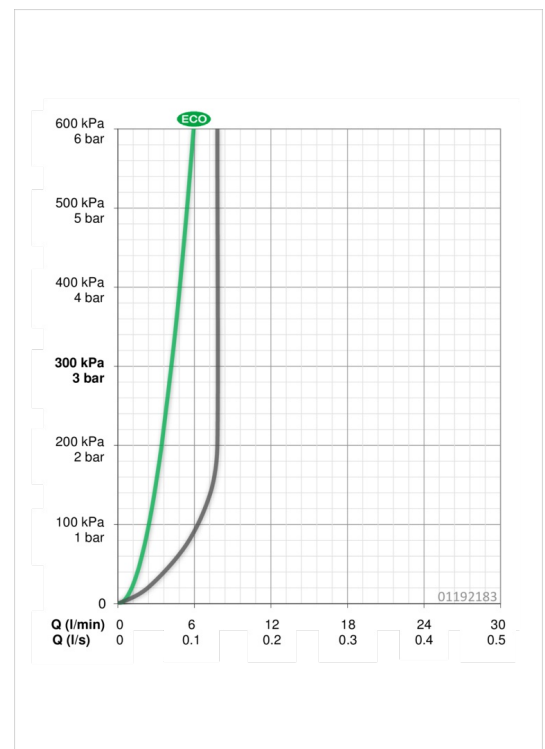

Technical data

Flow properties

Eco-flow at 3 bar
 Flow-rate at 3 bar (with flow controller)

4.2 l/min
7.8 l/min

Technical properties

DN-size (nominal dimension)
 Hot water supply
 Working pressure
 Connection size

DN15
max. +90°C
0.5-10 bar
Ø10

Regulations

EN standard

EN 817

Type approvals

DVGW
 KIWA

NW-6506BU0493
K6116/06

Spare parts

SP01192183

	Name	Code
1	Lever, L=93 mm	01880083
1	Lever, 138 mm	01880076
1.1	Screw, M5x8, SW2,5	59904755
1.2	Bushing	59904778
1.3	Symbol plug Grey	59912112
2	Covering cap	59912647
3	Fixing screw, M50x1, SW45	59904890
4	Cartridge, 4.8 Eco	59904601
4.1	Adjustment ring	59904759
5.1	Pop-up operating rod	59914050
5.10	Fixing screw, M8x1, L=140	59912474
5.11	Gasket, 40,3 x 6,0	59911387
5.12	O-ring, d 7,65 x d 1,78	59902337
5.2	Swivel joint	59904624
5.4	Raising socket	59914051
5.5	Fixing plate	59904765
5.6	Screw, M8x1, SW13	59904766
5.7	Fixing set	59910749
5.8	Coupling pipe, L=430, M10x1	59912550
5.9	Sealing kit	59912646
6	Aerator, M24x1 (2011-)	59913739
7	Pop-up waste	59904620
8	Spout	59914052