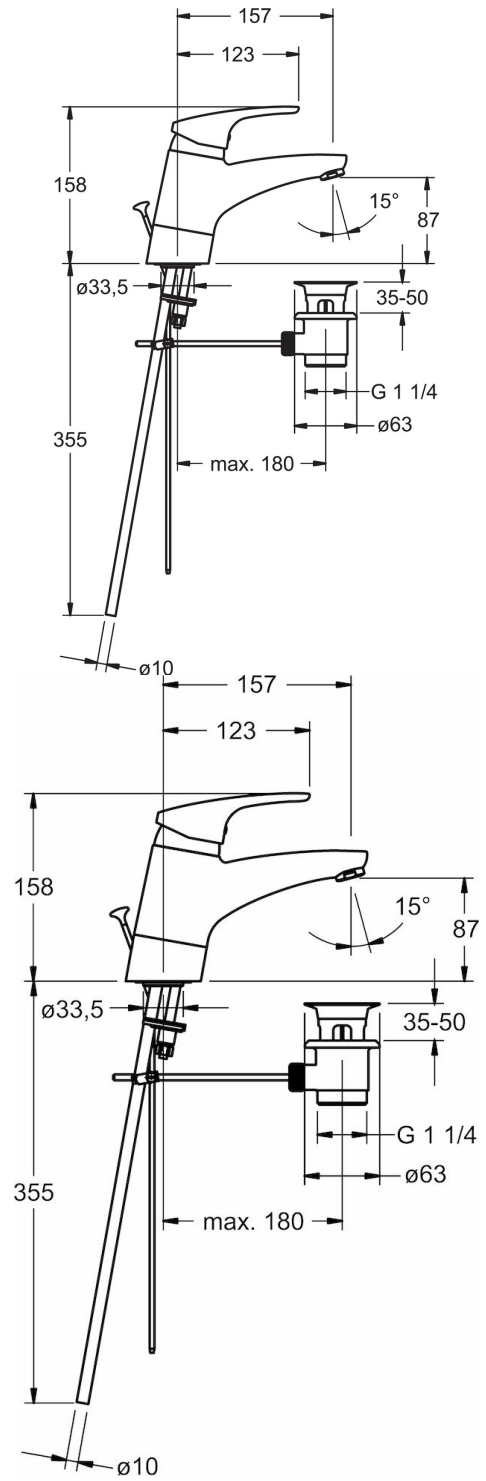

HANSAMIX
WASHBASIN FAUCET
01192183
EAN: 4015474271210

- Bathroom
- Single-lever
- Chrome
- Swivel spout
- PCA® - constant flow rate regardless of pressure variations
- Brass
- Hot/Cold symbols, Single operating lever/handle
- Pop-up waste with draw-rod
- Limitation option for maximum temperature and flow-rate, Adjustable hot water stop (retrofitable)
- ø 48 mm ceramic eco cartridge for flow and temperature control
- Copper inlet pipes
- Inner body made of DZR brass

Technical data

Flow properties

Eco-flow at 3 bar
 Flow-rate at 3 bar (with flow controller)

4.2 l/min
7.8 l/min

Technical properties

DN-size (nominal dimension)
 Hot water supply
 Working pressure
 Connection size

DN15
max. +90°C
0.5-10 bar
Ø10

Regulations

EN standard

EN 817

Type approvals

DVGW
 KIWA

NW-6506BU0493
K6116/06

Spare parts

SP01192183

	Name	Code
1	Lever, L=93 mm	01880083
1	Lever, 138 mm	01880076
1.1	Screw, M5x8, SW2,5	59904755
1.2	Bushing	59904778
1.3	Symbol plug Grey	59912112
2	Covering cap	59912647
3	Fixing screw, M50x1, SW45	59904890
4	Cartridge, 4.8 Eco	59904601
4.1	Adjustment ring	59904759
5.1	Pop-up operating rod	59914050
5.10	Fixing screw, M8x1, L=140	59912474
5.11	Gasket, 40,3 x 6,0	59911387
5.12	O-ring, d 7,65 x d 1,78	59902337
5.2	Swivel joint	59904624
5.4	Raising socket	59914051
5.5	Fixing plate	59904765
5.6	Screw, M8x1, SW13	59904766
5.7	Fixing set	59910749
5.8	Coupling pipe, L=430, M10x1	59912550
5.9	Sealing kit	59912646
6	Aerator, M24x1 (2011-)	59913739
7	Pop-up waste	59904620
8	Spout	59914052