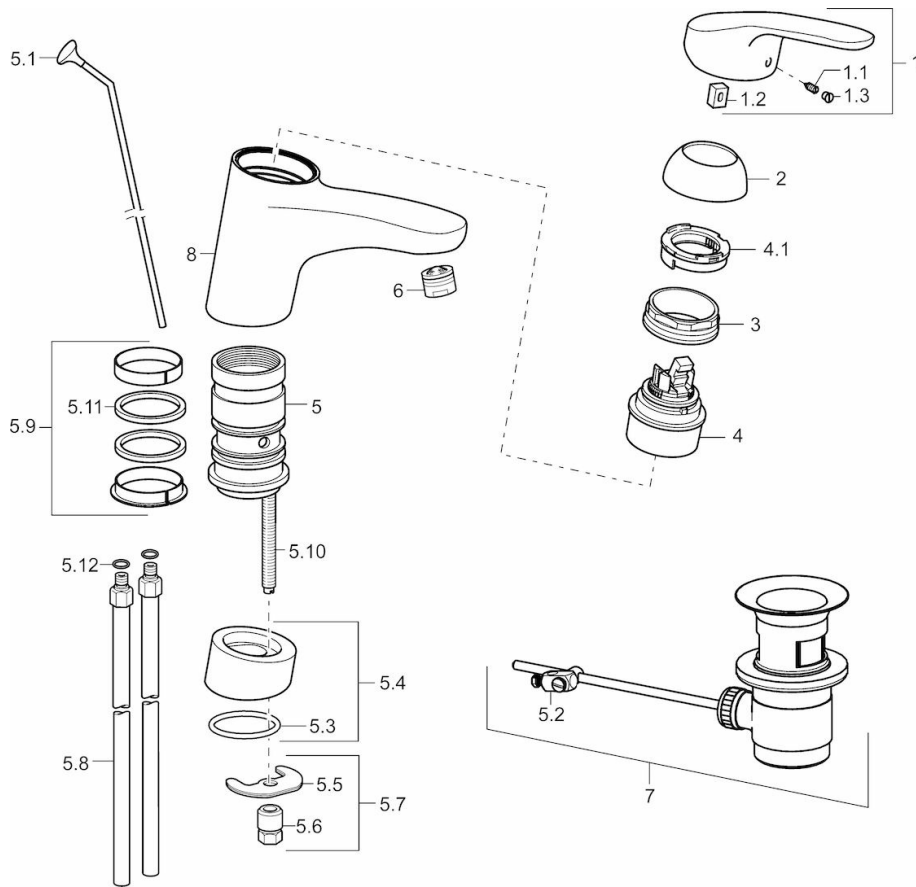

HANSAMIX
WASHBASIN FAUCET
01192183
EAN: 4015474271210

- Bathroom
- Single-lever
- Chrome
- Swivel spout
- PCA® - constant flow rate regardless of pressure variations
- Brass
- Hot/Cold symbols, Single operating lever/handle
- Pop-up waste with draw-rod
- Limitation option for maximum temperature and flow-rate, Adjustable hot water stop (retrofitable)
- ø 48 mm ceramic eco cartridge for flow and temperature control
- Copper inlet pipes
- Inner body made of DZR brass

Technical data

Flow properties

Eco-flow at 3 bar
 Flow-rate at 3 bar (with flow controller)

4.2 l/min
7.8 l/min

Technical properties

DN-size (nominal dimension)
 Hot water supply
 Working pressure
 Connection size

DN15
max. +90°C
0.5-10 bar
Ø10

Regulations

EN standard

EN 817

Type approvals

DVGW
 KIWA

NW-6506BU0493
K6116/06

Spare parts

SP01192183

	Name	Code
1	Lever, L=93 mm	01880083
1	Lever, 138 mm	01880076
1.1	Screw, M5x8, SW2,5	59904755
1.2	Bushing	59904778
1.3	Symbol plug Grey	59912112
2	Covering cap	59912647
3	Fixing screw, M50x1, SW45	59904890
4	Cartridge, 4.8 Eco	59904601
4.1	Adjustment ring	59904759
5.1	Pop-up operating rod	59914050
5.10	Fixing screw, M8x1, L=140	59912474
5.11	Gasket, 40,3 x 6,0	59911387
5.12	O-ring, d 7,65 x d 1,78	59902337
5.2	Swivel joint	59904624
5.4	Raising socket	59914051
5.5	Fixing plate	59904765
5.6	Screw, M8x1, SW13	59904766
5.7	Fixing set	59910749
5.8	Coupling pipe, L=430, M10x1	59912550
5.9	Sealing kit	59912646
6	Aerator, M24x1 (2011-)	59913739
7	Pop-up waste	59904620
8	Spout	59914052