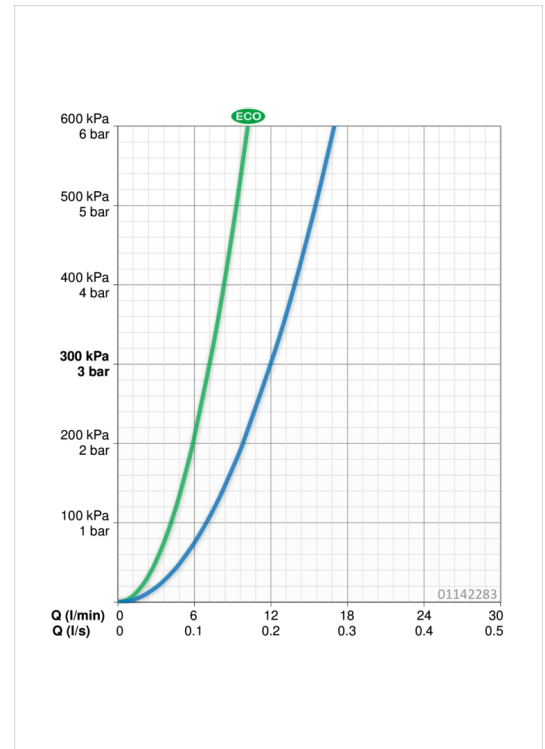

EAN: 4015474276543
static.hansa.com/01142283

Single-lever kitchen mixer, DN 15

- Kitchen
- Single-lever
- Deck mounted
- Chrome
- Swivel spout, Casted construction
- Standard aerator
- Hot/Cold symbols, Single operating lever/handle
- Limitation option for maximum temperature and flow-rate, Adjustable hot water stop (included, retrofittable)
- $\varnothing$ 48 mm ceramic eco cartridge for flow and temperature control
- Flexible inlet pipes
- Inner body made of DZR brass, Surfaces in contact with drinking water contain less than 0.3% lead, Waterways without nickel coating, Rapid installation system

Technical data

Flow properties

Eco-flow at 3 bar	7.2 l/min
Flow-rate at 3 bar	12.0 l/min

Technical properties

DN-size (nominal dimension)	DN15
Hot water supply	max. +90°C
Working pressure	0.5-10 bar
Connection size	G3/8
Projection	203 mm
Material	Brass

Regulations

EN standard	EN 817

Approvals and Declarations

KIWA	K6116/08