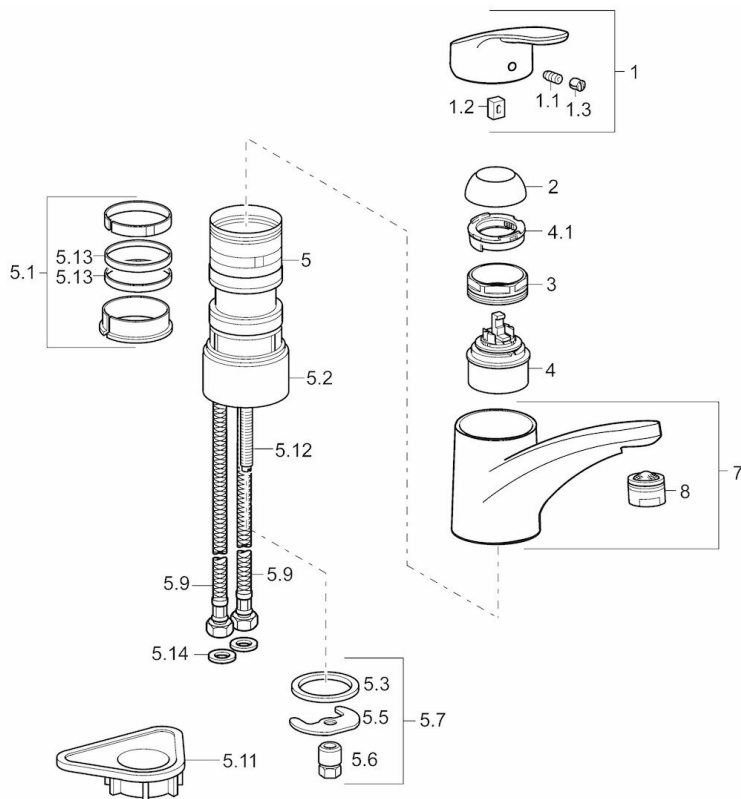

EAN: 4015474276543  
[static.hansa.com/01142283](http://static.hansa.com/01142283)

Single-lever kitchen mixer, DN 15

- Kitchen
- Single-lever
- Deck mounted
- Chrome
- Swivel spout, Casted construction
- Standard aerator
- Hot/Cold symbols, Single operating lever/handle
- Limitation option for maximum temperature and flow-rate, Adjustable hot water stop (included, retrofittable)
- $\varnothing$  48 mm ceramic eco cartridge for flow and temperature control
- Flexible inlet pipes
- Inner body made of DZR brass, Surfaces in contact with drinking water contain less than 0.3% lead, Waterways without nickel coating, Rapid installation system

### Technical properties

DN-size (nominal dimension)	<b>DN15</b>
Hot water supply	<b>max. +90°C</b>
Working pressure	<b>0.5-10 bar</b>
Connection size	<b>G3/8</b>
Projection	<b>203 mm</b>
Material	<b>Brass</b>

### Regulations

EN standard	<b>EN 817</b>
-------------	---------------

## SP01142283

	Name	Code
1	Lever, L=93 mm	01880083
1.1	Screw, M5x8, SW2.5	59904755
1.2	Bushing	59904778
1.3	Symbol plug Grey	59912112
2	Covering cap	59912647
3	Fixing screw, M50x1, SW45	59904890
4	Cartridge, 4.8 eco	59904601
4.1	Adjusting ring	59904759
5.1	Sealing kit	59912646
5.11	Supporting plate	59910008
5.12	Fixing screw, M8x1, L=140	59912474
5.13	Gasket, 40.3x6	59911387
5.14	Gasket, 9.5x14.4x2	59912551
5.2	Raising socket, 30 mm	59912710
5.3	Gasket, 37x48x3.5	59911422
5.5	Fixing plate	59904765
5.6	Screw, M8x1, SW13	59904766
5.7	Fixing set	59910749
5.9	Flexible pipe, M10 x 1 - 3/8", L=500 mm	59911767
7	Spout	59912711
8	Aerator, M24x1 A (2011-)	59913740