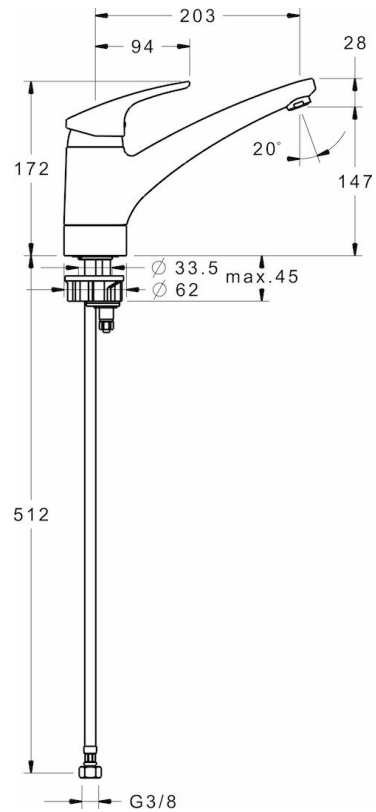

Spare parts

SP01142283

	Name	Code
1	Lever, L=93 mm	01880083
1.1	Screw, M5x8, SW2.5	59904755
1.2	Bushing	59904778
1.3	Symbol plug Grey	59912112
2	Covering cap	59912647
3	Fixing screw, M50x1, SW45	59904890
4	Cartridge, 4.8 eco	59904601
4.1	Adjusting ring	59904759
5.1	Sealing kit	59912646
5.11	Supporting plate	59910008
5.12	Fixing screw, M8x1, L=140	59912474
5.13	Gasket, 40.3x6	59911387
5.14	Gasket, 9.5x14.4x2	59912551
5.2	Raising socket, 30 mm	59912710
5.3	Gasket, 37x48x3.5	59911422
5.5	Fixing plate	59904765
5.6	Screw, M8x1, SW13	59904766
5.7	Fixing set	59910749
5.9	Flexible pipe, M10 x 1 - 3/8", L=500 mm	59911767
7	Spout	59912711
8	Aerator, M24x1 A (2011-)	59913740