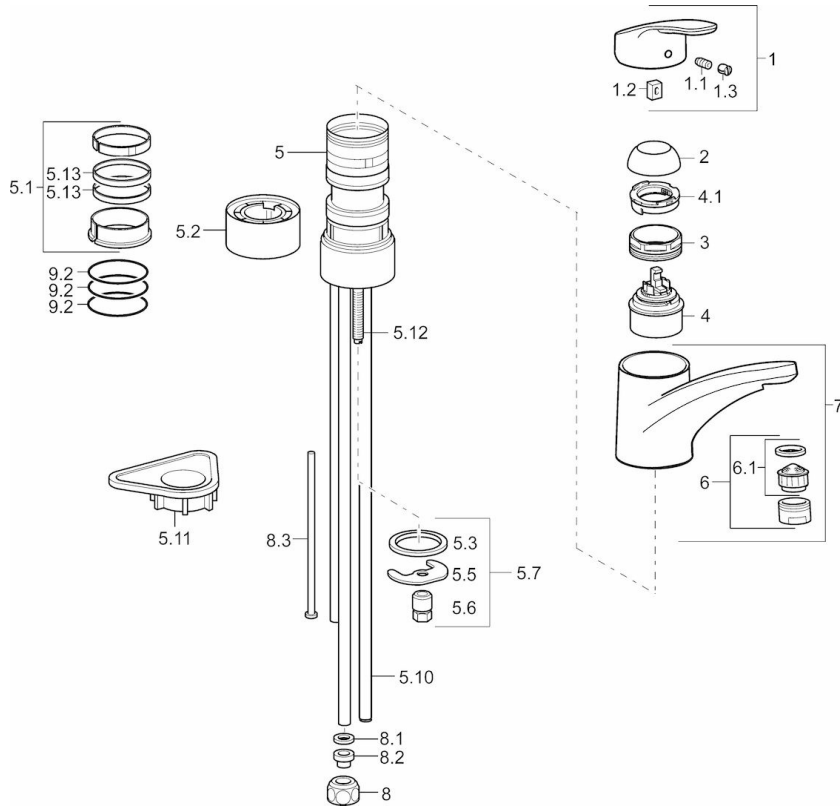

EAN: 4015474276574
static.hansa.com/01121183

- Kitchen
- Single-lever, Low pressure
- Deck mounted
- Chrome
- Swivel spout, Casted construction
- Laminar stream, Standard aerator
- Hot/Cold symbols, Single operating lever/handle
- Limitation option for maximum temperature and flow-rate, Adjustable hot water stop (included, retrofittable)
- \varnothing 48 mm ceramic eco cartridge for flow and temperature control
- Copper inlet pipes
- Inner body made of DZR brass, Surfaces in contact with drinking water contain less than 0.3% lead, Rapid installation system

Technical data

Technical properties

DN-size (nominal dimension)	DN15
Hot water supply	max. +90°C
Working pressure	1-5 bar
Projection	203 mm
Material	Brass

Regulations

EN standard	EN 817
-------------	---------------

Spare parts

SP01121183

	Name	Code
1	Lever, L=93 mm	01880083
1.1	Screw, M5x8, SW2.5	59904755
1.2	Bushing	59904778
1.3	Symbol plug Grey	59912112
2	Covering cap	59912647
3	Fixing screw, M50x1, SW45	59904890
4	Cartridge, 4.8 eco	59904601
4.1	Adjusting ring	59904759
5.1	Sealing kit	59912646
5.10	Pipe, 8x530	59911895
5.11	Supporting plate	59910008
5.12	Fixing screw, M8x1, L=140	59912474
5.13	Gasket, 40.3x6	59911387
5.2	Raising socket, 30 mm	59912710
5.3	Gasket, 37x48x3.5	59911422
5.5	Fixing plate	59904765
5.6	Screw, M8x1, SW13	59904766
5.7	Fixing set	59910749
6	Aerator, M24x1, Low pressure	59902692
6.1	Aerator, M22/24, ND	59901553
7	Spout	59912711
8	Fitting nut	59904969
8.1	Sealing kit, 14.9x8.5x1	59902352
8.2	Sealing kit, 10x8	59902272
8.3	Hose	59902151