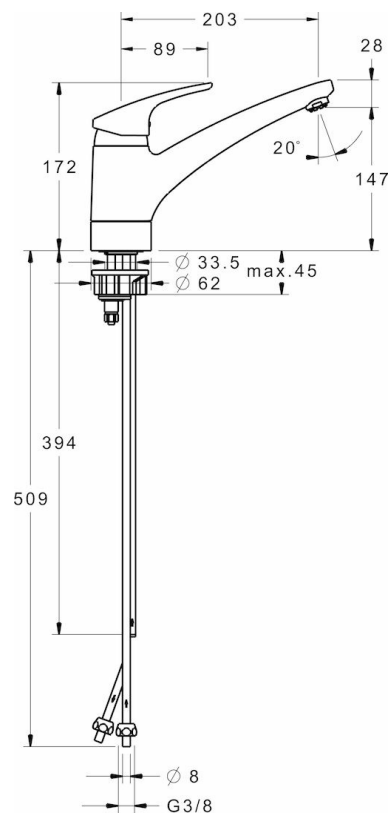

EAN: 4015474276574
static.hansa.com/01121183

- Kitchen
- Single-lever, Low pressure
- Deck mounted
- Chrome
- Swivel spout, Casted construction
- Laminar stream, Standard aerator
- Hot/Cold symbols, Single operating lever/handle
- Limitation option for maximum temperature and flow-rate, Adjustable hot water stop (included, retrofittable)
- \varnothing 48 mm ceramic eco cartridge for flow and temperature control
- Copper inlet pipes
- Inner body made of DZR brass, Surfaces in contact with drinking water contain less than 0.3% lead, Rapid installation system

Technical data

Technical properties

DN-size (nominal dimension)	DN15
Hot water supply	max. +90°C
Working pressure	1-5 bar
Projection	203 mm
Material	Brass

Regulations

EN standard	EN 817
-------------	---------------

Spare parts

SP01121183

	Name	Code
1	Lever, L=93 mm	01880083
1.1	Screw, M5x8, SW2.5	59904755
1.2	Bushing	59904778
1.3	Symbol plug Grey	59912112
2	Covering cap	59912647
3	Fixing screw, M50x1, SW45	59904890
4	Cartridge, 4.8 eco	59904601
4.1	Adjusting ring	59904759
5.1	Sealing kit	59912646
5.10	Pipe, 8x530	59911895
5.11	Supporting plate	59910008
5.12	Fixing screw, M8x1, L=140	59912474
5.13	Gasket, 40.3x6	59911387
5.2	Raising socket, 30 mm	59912710
5.3	Gasket, 37x48x3.5	59911422
5.5	Fixing plate	59904765
5.6	Screw, M8x1, SW13	59904766
5.7	Fixing set	59910749
6	Aerator, M24x1, Low pressure	59902692
6.1	Aerator, M22/24, ND	59901553
7	Spout	59912711
8	Fitting nut	59904969
8.1	Sealing kit, 14.9x8.5x1	59902352
8.2	Sealing kit, 10x8	59902272
8.3	Hose	59902151