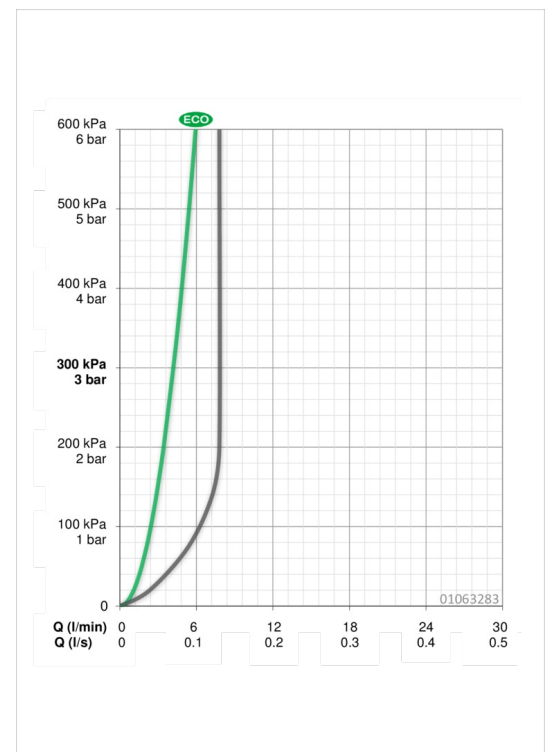

01063283 HANSAMIX Bidetbatterie

EAN: 4015474271302

- Badezimmer
- Einhebelmischer
- Chrom
- Feststehender Auslauf
- PCA® konstante Durchflussleistung unabhängig vom Fließdruck, Kugelgelenk, HONEYCOMB®, mit verbessertem Kalkschutz
- Hebel mit W+K-Kennzeichnung
- Ablaufgarnitur mit Zugstange
- Begrenzungsoption der maximalen Durchflussmenge, HANSAECO 4.8 Steuerpatrone mit Wasserbremse bei ca. 60% Wassermenge
- Temperaturbegrenzer
- Anschluss über flexible Druckschläuche, DVGW W270 zugelassen
- Armaturenkörper aus entzinkungsbeständigem Messing (DZR)

Technische Daten

Flow properties

Eco-flow at 300 kPa	0.07 l/s
Flow-rate at 300 kPa (with flow controller)	0.13 l/s

Technical properties

DN-size (nominal dimension)	DN15
Connection size	G3/8

Type approvals

KIWA	K6116/06
ItemTypeApprovalABP	P-IX 28486/IA