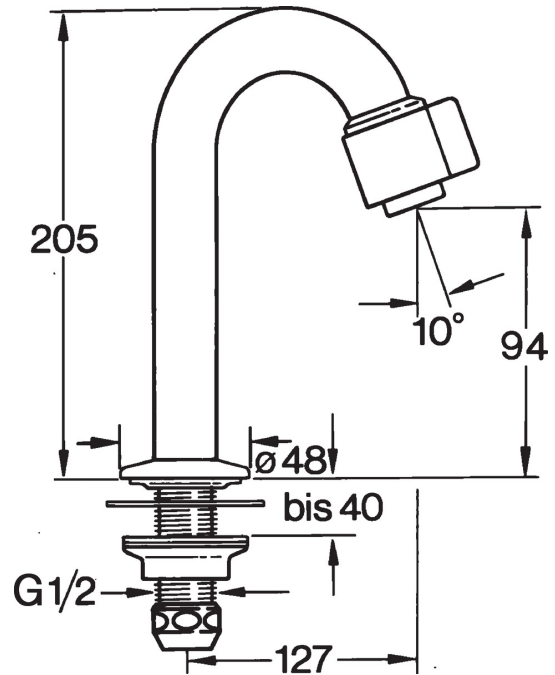

Spare parts

SP00918101

Name	Code
1.2 Gasket	59902296
1.3 Fitting nut, G1/2, SW32	59902245
1.4 Protective piece	59905535
1.5 Gasket, 45x23x2	59902282
1.6 Gasket, 45x24x0.5	59902328
1.7 Sealing kit	59910707
1.8 Fixing set	59912335
2 Headpart	59911780
2 Headpart White	59911775
2.1 Headpart	59911777
2.2 Lever	59911781
2.3 Fixing screw, M4	59911778
2.4 Tool	59912334
4 Aerator, M24x1 A White	59905419
4 Aerator, M24x1 Z	59906826
4.1 Aerator, M22/24, Z	59906830
5 Aerator, M24x1	59905721
5.1 Key for aerator	59905789
7 Coupling pipe	59910629