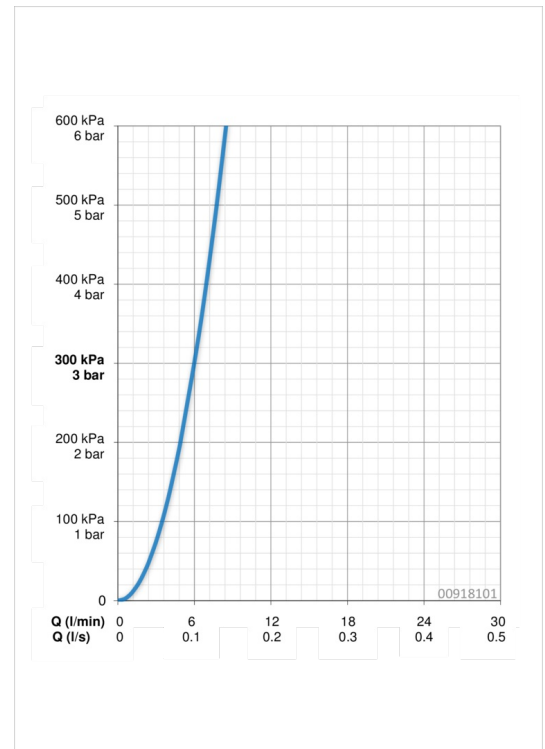

EAN: 4015474564763
static.hansa.com/00918101

- Public
- Single-lever
- Deck mounted
- Chrome
- Fixed spout
- Standard aerator
- Single operating lever/handle
- Ceramic head part for flow control
- One inlet for cold or premixed water
- WithoutPopupWaste

Technical data

Flow properties

Flow-rate at 3 bar **6.0 l/min**

Technical properties

DN-size (nominal dimension) **DN15**
Hot water supply **max. +90°C**
Working pressure **0.5-10 bar**
Connection size **G1/2**
Projection **127 mm**

Regulations

EN standard **EN 817**