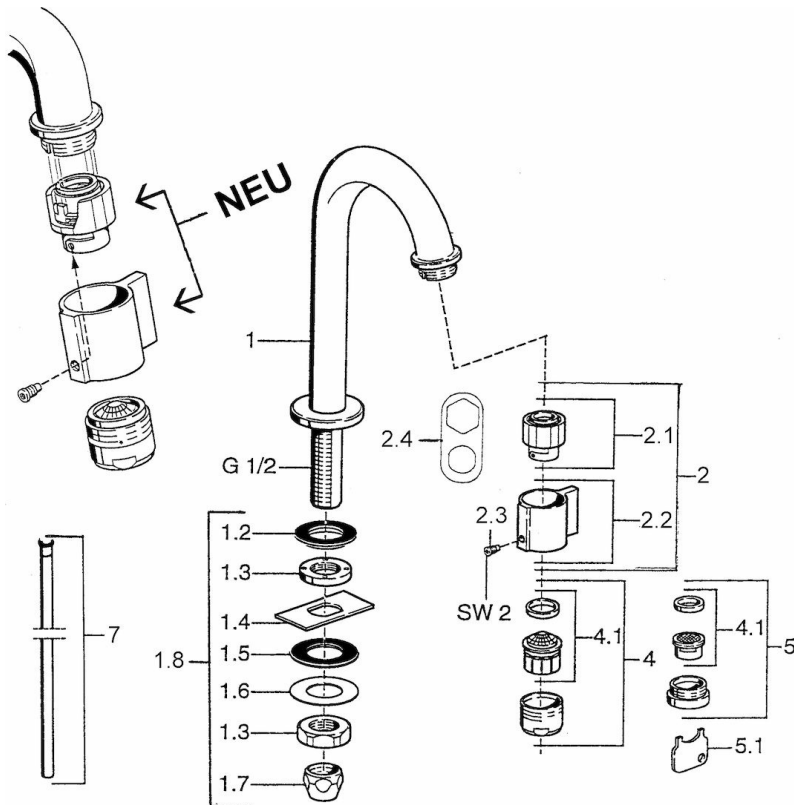

EAN: 4015474564763  
[static.hansa.com/00918101](http://static.hansa.com/00918101)

- Public
- Single-lever
- Deck mounted
- Chrome
- Fixed spout
- Standard aerator
- Single operating lever/handle
- Ceramic head part for flow control
- One inlet for cold or premixed water
- WithoutPopupWaste

### Technical properties

DN-size (nominal dimension) **DN15**  
 Hot water supply **max. +90°C**  
 Working pressure **0.5-10 bar**  
 Connection size **G1/2**  
 Projection **127 mm**

### Regulations

EN standard **EN 817**

### SP00918101

Name	Code
1.2 Gasket	59902296
1.3 Fitting nut, G1/2, SW32	59902245
1.4 Protective piece	59905535
1.5 Gasket, 45x23x2	59902282
1.6 Gasket, 45x24x0.5	59902328
1.7 Sealing kit	59910707
1.8 Fixing set	59912335
2 Headpart	59911780
2 Headpart White	59911775
2.1 Headpart	59911777
2.2 Lever	59911781
2.3 Fixing screw, M4	59911778
2.4 Tool	59912334
4 Aerator, M24x1 A White	59905419
4 Aerator, M24x1 Z	59906826
4.1 Aerator, M22/24, Z	59906830
5 Aerator, M24x1	59905721
5.1 Key for aerator	59905789
7 Coupling pipe	59910629