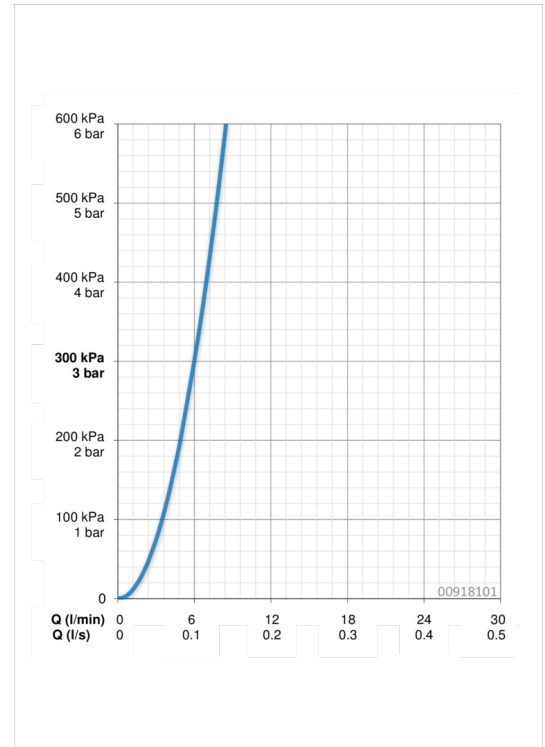

00918101
HANSANOVA
Waschtischbatterie

EAN: 4015474564763

- Badezimmer, öffentliche & halböffentliche Bereiche
- Einhebelmischer
- Chrom
- Feststehender Auslauf
- CASCADE®, mit Belüftung
- Ohne Ablaufgarnitur
- Keramikscheiben-Oberteil
- verdrehsichere Rosette

Technical data

Flow properties

Flow-rate at 300 kPa **0.10 l/s**

Technical properties

DN-size (nominal dimension) **DN15**

Connection size **G1/2**

Type approvals

ItemTypeApprovalABP **P-IX 28292/IZ**