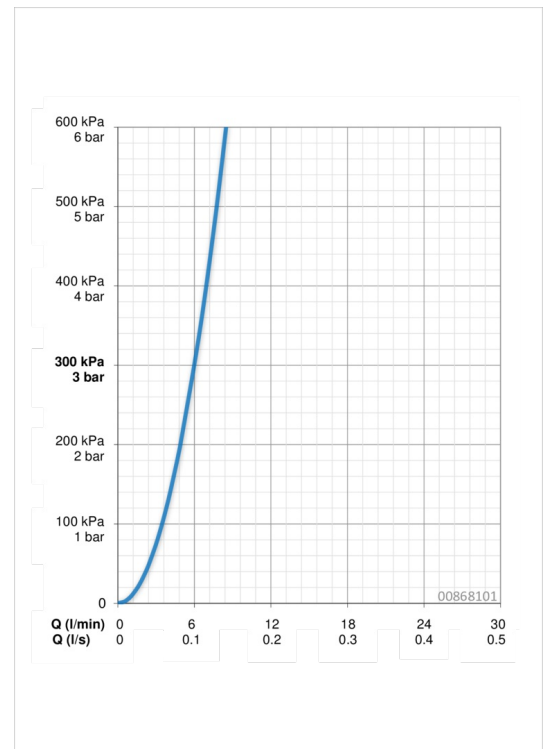

Technical data

Flow properties

Flow-rate at 300 kPa **0.10 l/s**

Technical properties

DN-size (nominal dimension) **DN15**

Type approvals

ItemTypeApprovalABP **P-IX 28292/IZ**

Spare parts