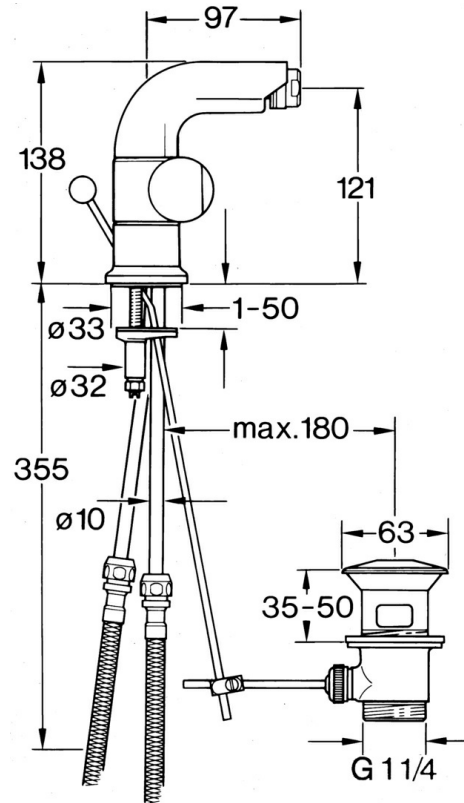

EAN: 4015474605886
static.hansa.com/0073310593

- Bidet
- Two-grip
- Deck mounted

Technical data

Technical properties

Hot water supply	max. +80°C
Working pressure	0.5-10 bar
Material	Brass

Spare parts

SP00733105

	Name	Code
1.2	Decorative ring Discontinued	59910797
2.1	Handle Discontinued	59910211
2.1	Temperature control handle Discontinued	59910210
2.2	Headpart, G1/2	59905114
3	Screw, M5x8, SW2.5	59904755
5.1	O-ring, d 38x3.5	59910236
5.2	Gasket, 48x33.5x2	59902283
5.3	Fixing plate	59904765
5.4	Screw, M8x1, SW13	59904766
5.5	Fixing set	59910749
6	Aerator, M24x1 STD CC A Edelmessing Discontinued	59906580
6	Aerator, M24x1 STD HC A	59902366
6	Aerator, M24x1 A White Discontinued	59905419
6.1	Aerator, M22/24 A	59902081
6.3	Ball joint for bidet faucet, M24x1	59904920
7	Knob Discontinued	59910230
8	Pop-up waste	59904620
8	Pop-up waste Edelmessing Discontinued	59906734
8.1	Swivel joint	59904624
9	Flexible pipe, L=320, G3/8xG3/8 Discontinued	59905019