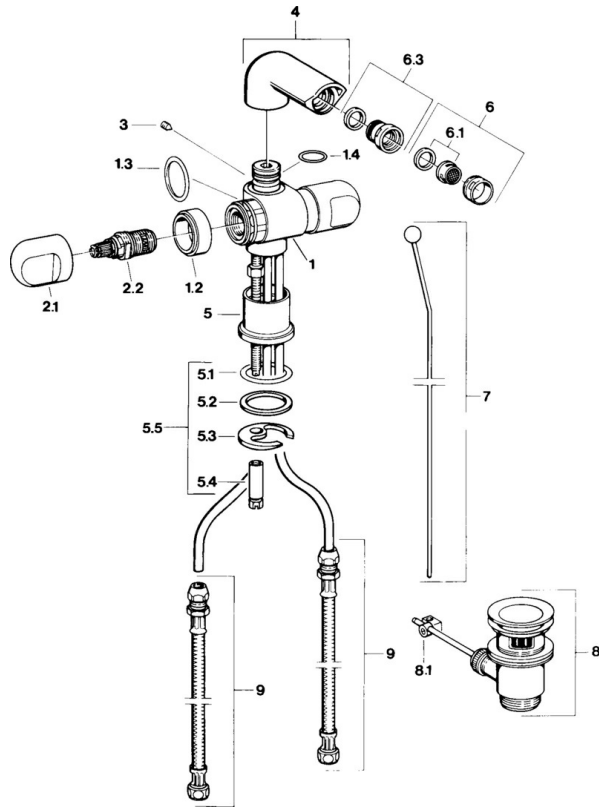

EAN: 4015474605886
static.hansa.com/0073310593

- Bidet
- Two-grip
- Deck mounted

Technical data

Technical properties

Hot water supply	max. +80°C
Working pressure	0.5-10 bar
Material	Brass

Spare parts

SP00733105

	Name	Code
1.2	Decorative ring Discontinued	59910797
2.1	Handle Discontinued	59910211
2.1	Temperature control handle Discontinued	59910210
2.2	Headpart, G1/2	59905114
3	Screw, M5x8, SW2.5	59904755
5.1	O-ring, d 38x3.5	59910236
5.2	Gasket, 48x33.5x2	59902283
5.3	Fixing plate	59904765
5.4	Screw, M8x1, SW13	59904766
5.5	Fixing set	59910749
6	Aerator, M24x1 STD CC A Edelmessing Discontinued	59906580
6	Aerator, M24x1 STD HC A	59902366
6	Aerator, M24x1 A White Discontinued	59905419
6.1	Aerator, M22/24 A	59902081
6.3	Ball joint for bidet faucet, M24x1	59904920
7	Knob Discontinued	59910230
8	Pop-up waste	59904620
8	Pop-up waste Edelmessing Discontinued	59906734
8.1	Swivel joint	59904624
9	Flexible pipe, L=320, G3/8xG3/8 Discontinued	59905019