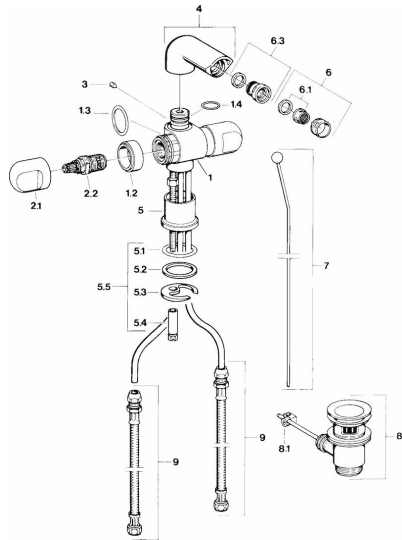

HANSALUX

**BIDET FAUCET**

0073310586

**EAN: 4015474605879**

- Bathroom

### Technical properties

Hot water supply  
Working pressure

**max. +90°C**  
**0.5-10 bar**

## Spare parts

### SP00733105

	Name	Code
1.2	Decorative ring	59910797
2.1	Handle	59910211
2.1	Temperature control handle	59910210
2.2	Headpart, 1/2"	59905114
3	Screw, M5x8, SW2.5	59904755
5.1	O-ring, d 38x3.5	59910236
5.2	Gasket, 48x33.5x2	59902283
5.3	Fixing plate	59904765
5.4	Screw, M8x1, SW13	59904766
5.5	Fixing set	59910749
6	Aerator, STD M24x1 CC A Edelmessing	59906580
6	Aerator, M24 x 1 STD HC A	59902366
6	Aerator, M24x1 A White	59905419
6.1	Aerator, M22/24 A	59902081
6.3	Ball joint for bidet faucet	59904920
7	Knob	59910230
8	Pop-up waste	59904620
8	Pop-up waste Edelmessing	59906734
8.1	Swivel joint	59904624
9	Flexible pipe, L=300	59905019