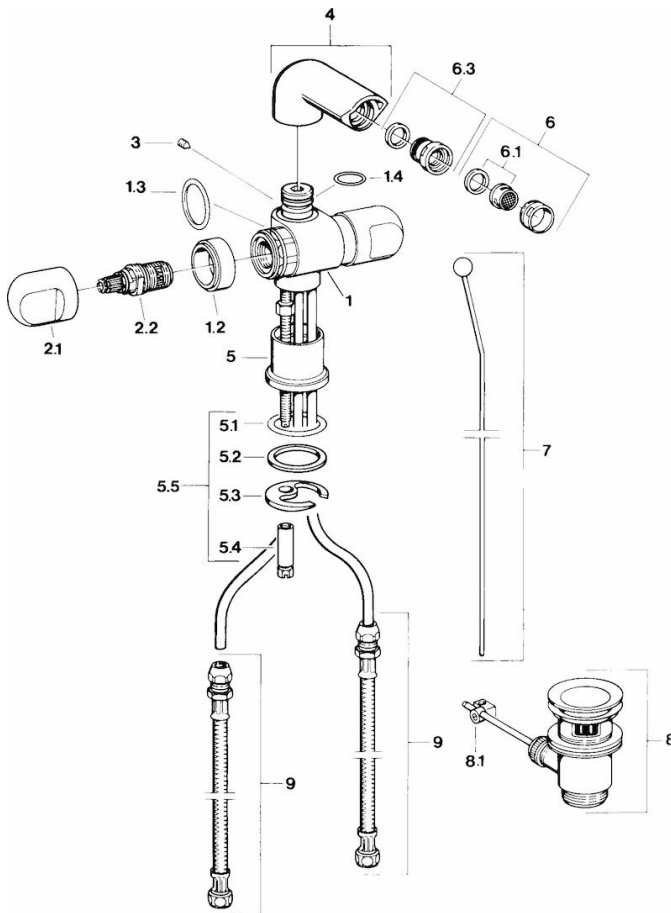

HANSALUX

**BIDET FAUCET**

0073310586

**EAN: 4015474605879**

- Bathroom

### Technical properties

Hot water supply  
Working pressure

**max. +90°C**  
**0.5-10 bar**

## Spare parts

### SP00733105

	Name	Code
1.2	Decorative ring	59910797
2.1	Handle	59910211
2.1	Temperature control handle	59910210
2.2	Headpart, 1/2"	59905114
3	Screw, M5x8, SW2.5	59904755
5.1	O-ring, d 38x3.5	59910236
5.2	Gasket, 48x33.5x2	59902283
5.3	Fixing plate	59904765
5.4	Screw, M8x1, SW13	59904766
5.5	Fixing set	59910749
6	Aerator, STD M24x1 CC A Edelmessing	59906580
6	Aerator, M24 x 1 STD HC A	59902366
6	Aerator, M24x1 A White	59905419
6.1	Aerator, M22/24 A	59902081
6.3	Ball joint for bidet faucet	59904920
7	Knob	59910230
8	Pop-up waste	59904620
8	Pop-up waste Edelmessing	59906734
8.1	Swivel joint	59904624
9	Flexible pipe, L=300	59905019