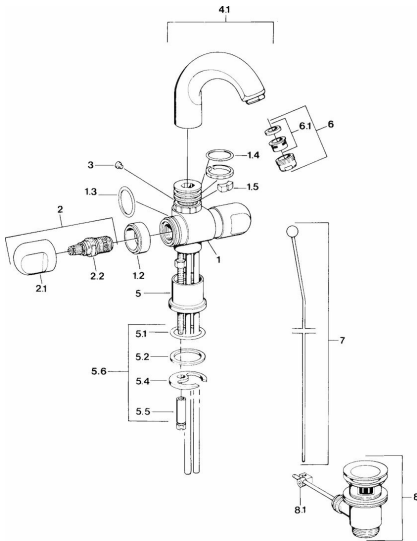

EAN: 4015474643352
static.hansa.com/0071210582

• Washbasin

• White

Technical data

Technical properties

Hot water supply **max. +90°C**
 Working pressure **0.5-10 bar**

Spare parts

SP00712105

	Name	Code
1.2	Decorative ring	59910797
1.4	O-ring, 32x2.5	59910233
1.5	Limiter	59910534
2.1	Handle	59910211
2.1	Temperature control handle	59910210
2.2	Headpart, 1/2"	59905114
3	Fixing bolt, M4	59910234
4.1	Spout	59911031
5.1	O-ring, d 38x3.5	59910236
5.2	Gasket, 48x33.5x2	59902283
5.4	Fixing plate	59904765
5.5	Screw, M8x1, SW13	59904766
5.6	Fixing set	59910749
6	Aerator, M24x1 A White	59905419
6	Aerator, STD M24x1 CC A Edelmessing	59906580
6	Aerator, M24 x 1 STD HC A	59902366
6.1	Aerator, M22/24 A	59902081
7	Knob Discontinued	59910230
8	Pop-up waste Edelmessing Discontinued	59906734
8	Pop-up waste	59904620
8.1	Swivel joint	59904624