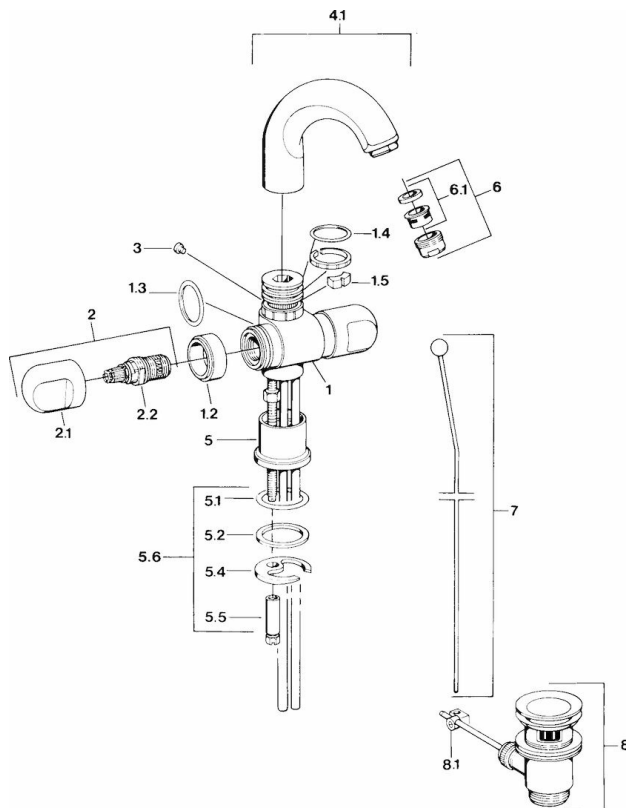

EAN: 4015474643352
static.hansa.com/0071210582

• Washbasin

• White

Technical data

Technical properties

Hot water supply **max. +90°C**
 Working pressure **0.5-10 bar**

Spare parts

SP00712105

	Name	Code
1.2	Decorative ring	59910797
1.4	O-ring, 32x2.5	59910233
1.5	Limiter	59910534
2.1	Handle	59910211
2.1	Temperature control handle	59910210
2.2	Headpart, 1/2"	59905114
3	Fixing bolt, M4	59910234
4.1	Spout	59911031
5.1	O-ring, d 38x3.5	59910236
5.2	Gasket, 48x33.5x2	59902283
5.4	Fixing plate	59904765
5.5	Screw, M8x1, SW13	59904766
5.6	Fixing set	59910749
6	Aerator, M24x1 A White	59905419
6	Aerator, STD M24x1 CC A Edelmessing	59906580
6	Aerator, M24 x 1 STD HC A	59902366
6.1	Aerator, M22/24 A	59902081
7	Knob Discontinued	59910230
8	Pop-up waste Edelmessing Discontinued	59906734
8	Pop-up waste	59904620
8.1	Swivel joint	59904624